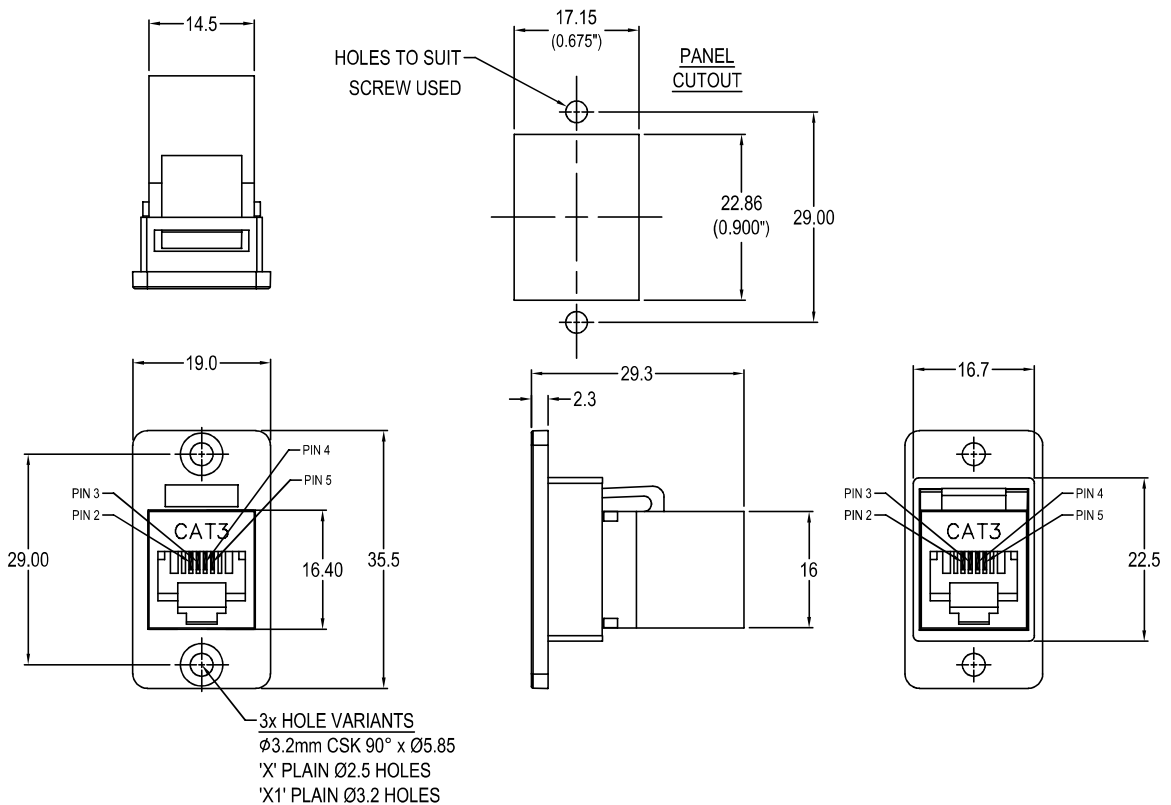

CLIFF

SLIM CAT3 RJ11 6P4C FRONT MOUNTING FEEDTHROUGH CONNECTOR

Part No.

CP30623

SLIM FM Cat3 RJ11 6P4C Black plastic frame, CSK holes

CP30623X

SLIM FM Cat3 RJ11 6P4C Black plastic frame, Ø2.5 PLAIN holes

CP30623X1

SLIM FM Cat3 RJ11 6P4C Black plastic frame, Ø3.2 PLAIN holes

Feedthrough Features

- Fits standard rectangular cutout.
- Various hole mounting options.
- No soldering or punch termination. Use standard cable for each connector style.
- Low rear profile.

General:

Please note: Functionality is affected by cable quality, length and cable wiring configuration.

Material:

1. RJ11 In-Line Coupler:
PC/ABS, UL 94V-0, Black colour
2. RJ11 In-Line Coupler Contact:
Phosphor Bronze, 3-50 micro inches gold plating over nickel plate.
3. PCB: FR4, UL 94V-0
4. Plastic Frame: Polyamide UL94 V-2

Performance:

1. Operating temperature: Min -10°C Max +60°C