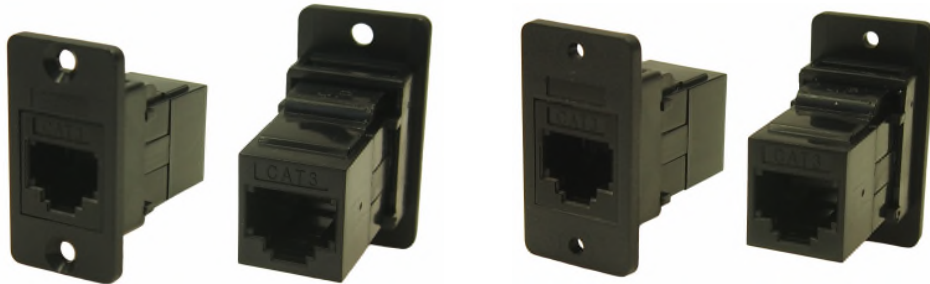

CLIFF

SLIM CAT3 RJ11 6P4C FRONT MOUNTING FEEDTHROUGH CONNECTOR

Part No.

CP30623

SLIM FM Cat3 RJ11 6P4C Black plastic frame, CSK holes

CP30623X

SLIM FM Cat3 RJ11 6P4C Black plastic frame, Ø2.5 PLAIN holes

CP30623X1

SLIM FM Cat3 RJ11 6P4C Black plastic frame, Ø3.2 PLAIN holes

Feedthrough Features

- Fits standard rectangular cutout.
- Various hole mounting options.
- No soldering or punch termination. Use standard cable for each connector style.
- Low rear profile.

General:

Please note: Functionality is affected by cable quality, length and cable wiring configuration.

Material:

1. RJ11 In-Line Coupler:
PC/ABS, UL 94V-0, Black colour
2. RJ11 In-Line Coupler Contact:
Phosphor Bronze, 3-50 micro inches gold plating over nickel plate.
3. PCB: FR4, UL 94V-0
4. Plastic Frame: Polyamide UL94 V-2