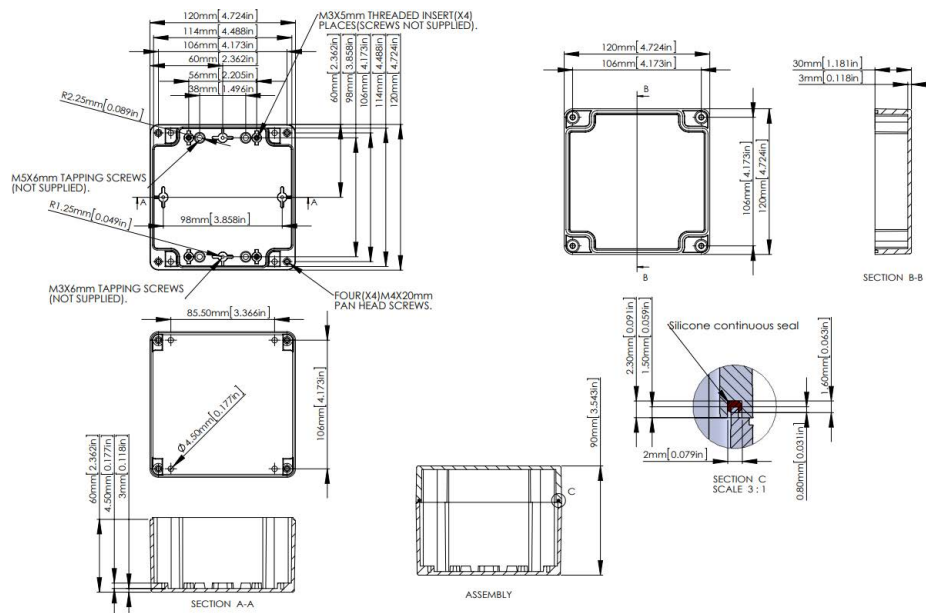

Sealed Enclosures

120 x 120 x 90mm

multicomp PRO

**RoHS
Compliant**

Description

Sealed enclosure dark gray/light gray color, production is made of durable ABS plastic/polycarbonate. Provides protection against dust and moisture according to the standard IP68.

Specifications

Dimensions : 120mm × 120mm × 90mm
 Material : High impact ABS plastic/Polycarbonate
 Color : Dark gray/Light gray
 Waterproof : Yes
 Ingress Protection Rating : IP68

Part Number Table

Description	Part Number
Sealed Enclosure, ABS, Dark Gray, 120 x 120 x 90mm, IP68	MP009891
Sealed Enclosure, PC, Light Gray, 120 x 120 x 90mm, IP68	MP009855
Sealed Enclosure, PC, Light Gray, 120 x 120 x 90mm, IP68 with Clear Lid	MP009873

Dimensions : Millimetres

Important Notice : This data sheet and its contents (the "Information") belong to the members of the AVNET group of companies (the "Group") or are licensed to it. No licence is granted for the use of it other than for information purposes in connection with the products to which it relates. No licence of any intellectual property rights is granted. The Information is subject to change without notice and replaces all data sheets previously supplied. The Information supplied is believed to be accurate but the Group assumes no responsibility for its accuracy or completeness, any error in or omission from it or for any use made of it. Users of this data sheet should check for themselves the Information and the suitability of the products for their purpose and not make any assumptions based on information included or omitted. Liability for loss or damage resulting from any reliance on the Information or use of it (including liability resulting from negligence or where the Group was aware of the possibility of such loss or damage arising) is excluded. This will not operate to limit or restrict the Group's liability for death or personal injury resulting from its negligence. Multicomp Pro is the registered trademark of Premier Farnell Limited 2019.