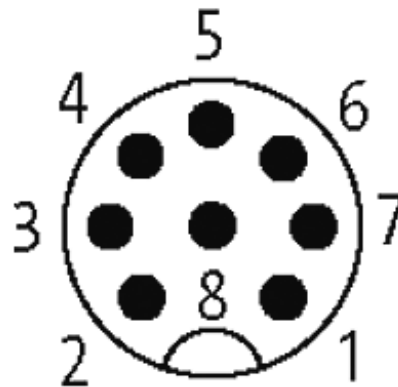

**M12 FEMALE FLANGE PLUG A CODED FRONT MOUNT**

PP-wires 8x0,25 0.2m

Flange M12 female  
8-pole  
Front mounting  
with multi-strand wire

[Link to Product](#)**Illustration**

1	⌋	white
2	⌋	brown
3	⌋	green
4	⌋	yellow
5	⌋	gray
6	⌋	pink
7	⌋	blue
8	⌋	red

## Female

Product may differ from Image

**Form**

17181

**Technical Data**

Operating voltage	max. 60 V AC/DC
Operating current per contact	max. 2 A
Locking of ports	Screw thread M12 × 1 mm (recommended torque 0.6 Nm) self-securing
Protection	IP67 inserted and tightened (EN 60529)

**Cables**

Cable number	973
No./diameter of wires	8 × 0.25 mm <sup>2</sup>
Wire isolation	PP (wh, br, gn, ye, gr, pk, bl, rd)
C-track properties	2 Mio.
Shore hardness outer jacket	75 ± 5A
Outer diameter	approx. 1.25 mm
Bend radius (fixed)	10 × outer Ø
Bend radius (moving)	15 × outer Ø
Temperature range (fixed)	-40...+80 °C
Temperature range (mobile)	-20...+80 °C