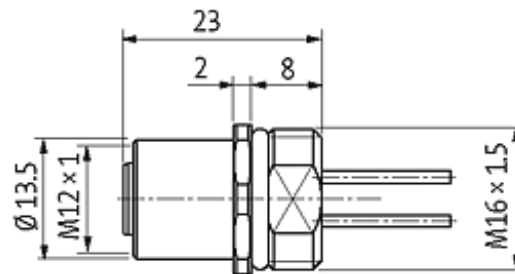

**M12 FEMALE FLANGE PLUG A CODED FRONT MOUNT**

PP-wires 8x0,25 0.2m

Flange M12 female  
8-pole  
Front mounting  
with multi-strand wire

[Link to Product](#)**Illustration**

1	⌋	white
2	⌋	brown
3	⌋	green
4	⌋	yellow
5	⌋	gray
6	⌋	pink
7	⌋	blue
8	⌋	red

## Female

Product may differ from Image

**Form**

17181

**Technical Data**

Operating voltage	max. 60 V AC/DC
Operating current per contact	max. 2 A
Locking of ports	Screw thread M12 × 1 mm (recommended torque 0.6 Nm) self-securing
Protection	IP67 inserted and tightened (EN 60529)

**Cables**

Cable number	973
No./diameter of wires	8 × 0.25 mm <sup>2</sup>
Wire isolation	PP (wh, br, gn, ye, gr, pk, bl, rd)
C-track properties	2 Mio.
Shore hardness outer jacket	75 ± 5A
Outer diameter	approx. 1.25 mm
Bend radius (fixed)	10 × outer Ø
Bend radius (moving)	15 × outer Ø
Temperature range (fixed)	-40...+80 °C
Temperature range (mobile)	-20...+80 °C

**General data**

Temperature range	-25...+85 °C
-------------------	--------------

**Commercial data**

country of origin	DE
customs tariff number	85444290
minimum order quantity	1