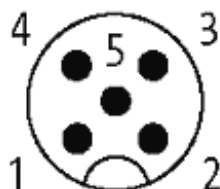

M12 MALE 0° / M12 FEMALE 0° SHIELDED

PUR 5X0.34 shielded GRAY, UL/CSA 1.5m

Male straight to female straight
M12 - M12, 5-pole
shielded

Plastic housings with good resistance against chemicals and oils. The resistance to aggressive media should be individually tested for your application. Further details on request. Further cable lengths on request.

[Link to Product](#)

Illustration

Male

Female

Product may differ from Image