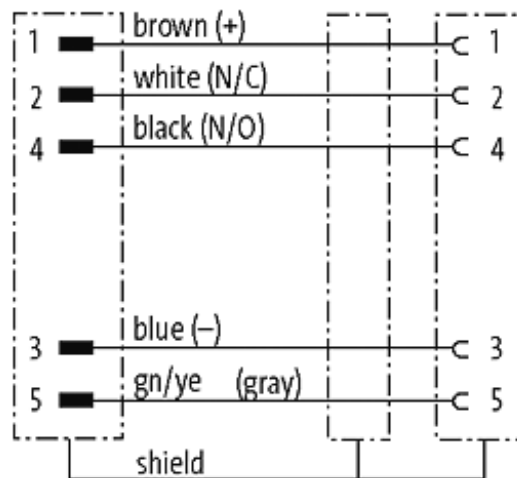

M12 MALE 0° / M12 FEMALE 0° SHIELDED

PUR 5X0.34 shielded GRAY, UL/CSA 1.5m

Male straight to female straight
M12 - M12, 5-pole
shielded

Plastic housings with good resistance against chemicals and oils. The resistance to aggressive media should be individually tested for your application. Further details on request. Further cable lengths on request.

[Link to Product](#)

Illustration

Male

Female

Product may differ from Image