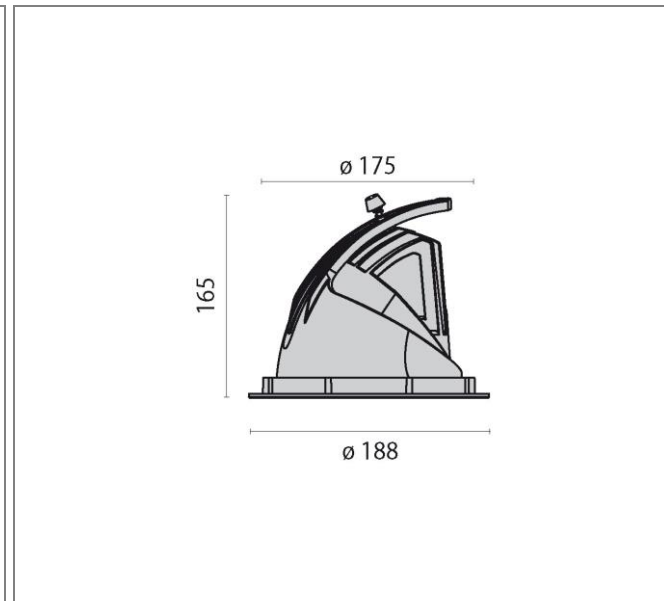

ART.: 8435164323310

EB435 LED MEDIUM REFLECTOR

Art.: 8435164323310, EB435 LED, 35W, 3000K, Driver static, Direct / medium (2 x 11°-22°), White, Recessed LED luminaire for indoors, consisting of: Die-cast aluminum spotlight body and ring, powder-coated, Reflector can be swivelled horizontally inwards and outwards thanks to the unique swivel mechanism, Adjustable about 60° (from -15° up to 45°, rotatable about 355°, High-brilliance spherical faceted reflector for maximum lamp performance and neutral colour rendering, Reflector in Medium design, Colour rendering index Ra > 90, Colour tolerance according to MacAdam ≤ 3 SDCM Toolless mounting, Complete with electric converter, Anchor springs, Complete with clear safety glass pane

Connected load	35 W
Luminous flux	3430 lm
Efficiency	98 lm/W
Colour temperature	3000K
Colour rendering (CRI)	80
IP class	20
Nominal voltage	220 – 240 V
Colour	RAL 9010