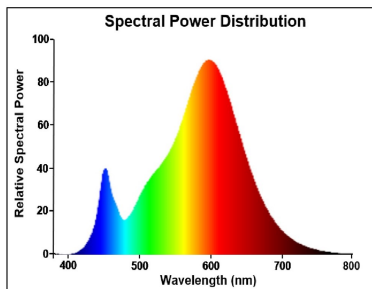

### Optical data

|  |           |
|--|-----------|
| Luminous flux (lm)                           | 1055      |
| Luminous flux (Rated) (lm)                   | 1055      |
| Colour temperature (K)                       | 2700      |
| Light colour                                 | Homelight |
| CRI (Ra)                                     | 80        |
| Colour Variation Initial (SDCM)              | SDCM6     |
| Photobiological Risk Group                   | RG0       |
| Lumen maintenance at end of nominal life (%) | 70        |

## PHOTOMETRY