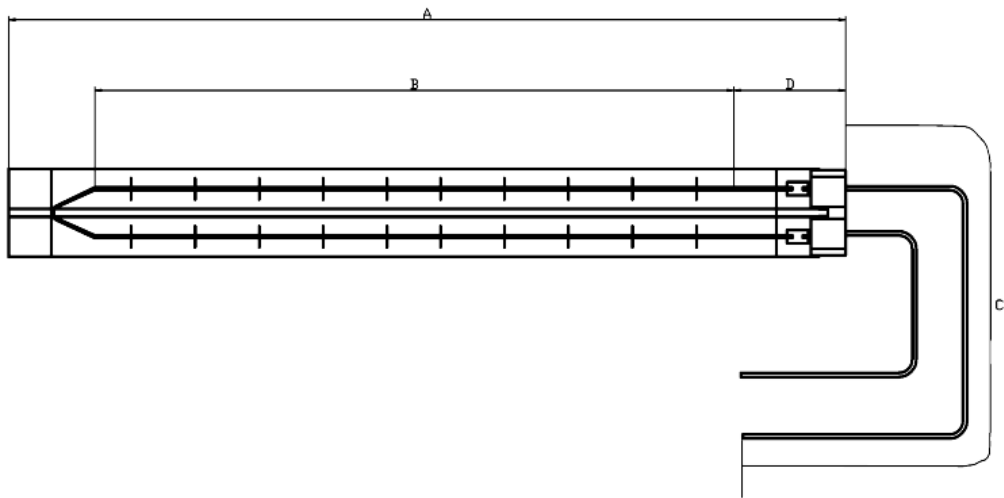

Victory Lighting Product Data Specification

Product Code: 69413351
Issue No: 1
Issue Date: 16 February 2016

Dimensions

A	715±2	C	300±5
B	610±2	D	75±2

Technical Data

All dimensions in mm unless otherwise stated

Volts	415	Colour Temp	2100
Watts	3300±5%	Life	5000
Finish	Clear/Gold refl	Burning Position	Horizontal

Cap: Ceramic 25 x 15 x 8 mm
Reflector coating: gold
Leads: PTFE insulated with plain stripped end

415v 3300w B Type Twin tube IR Lamp