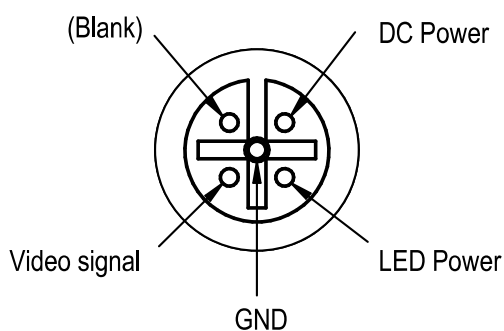

Borescope camera

Item no: 125053

Overview

Pin definition

Technical data

Suitable for	BS-500 (Item no. 123318), BS-1000T (Item no. 123319)
Resolution.....	640 x 480 pixels
Camera lighting	4 white LEDs
White balance.....	automatic
Operating / storage temperature	-20 to +60 °C
Operating / storage humidity	max. 95 %
Bend radius	>50 mm
Protection class	IP67
Camera \varnothing	5.5 mm
Length	1 m
Field of view.....	54°
Depth of field	15 – 50 mm
Weight	140 g