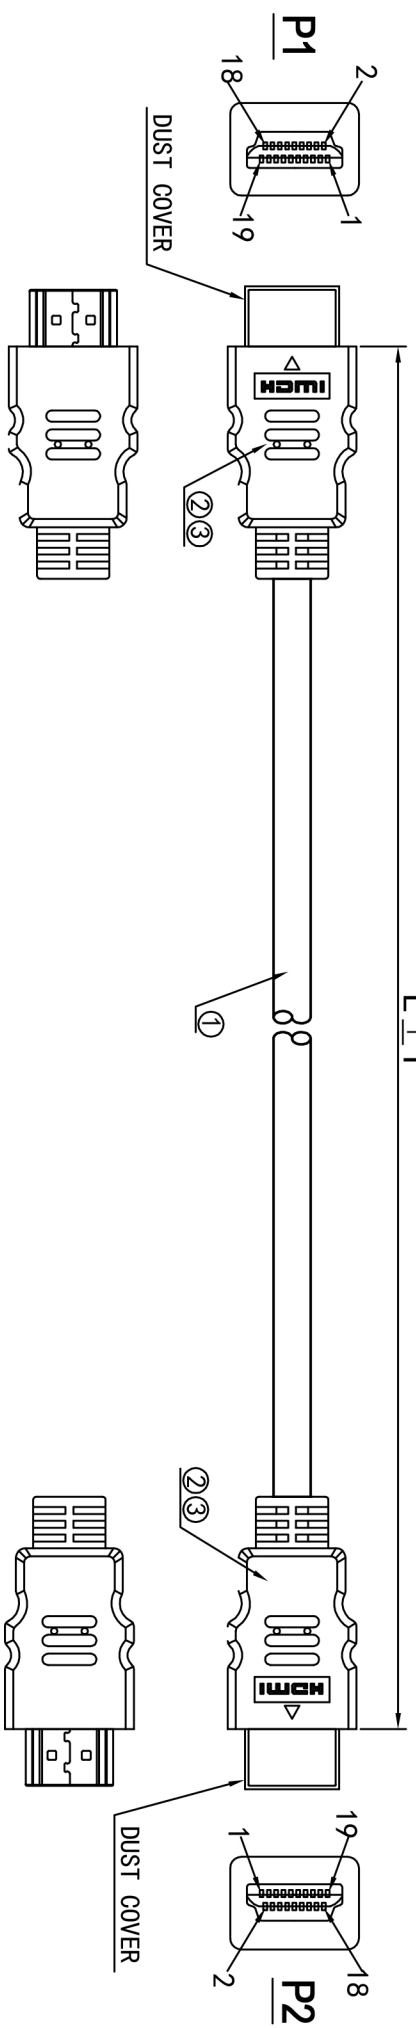

Datenblatt - Fiche technique - Data sheet

11.04.5577

ROLINE Monitorkabel HDMI High Speed, ST-ST, 15m

ROLINE Câble de raccordement pour écran HDMI High Speed M-M, 15,0m

ROLINE HDMI High Speed Cable, M/M, 15 m

L±T

NOTES:

1. CABLE: UL20276 (28AWG*1P+EAM)*4+28AWG*1P+28AWG*5C+AEB OD=7.3MM JACKET: PVC BLACK;
(HIGH SPEED HDMI CABLE)
2. CONN: HDMI A/M INSULATION: BLACK, SHELL NICKEL-PLATED;
3. OUTER MOLD: PVC 45P BLACK;

ELECTRICAL TEST:

1. 100% TEST OPEN SHORT MIS-WIRE;
2. INSULATION RESISTANCE: 2M OHM MIN;

ITEM NO	L(MM)	T(MM)	HEAD SIZE	LABEL	PACK
11.04.5571	1000	±30	205*166MM	LABEL1	20PCS/CTN
11.04.5572	2000	±30	205*166MM	LABEL2	20PCS/CTN
11.04.5573	3000	±30	205*166MM	LABEL3	20PCS/CTN
11.04.5575	5000	±50	205*166MM	LABEL4	10PCS/CTN
11.04.5576	10000	±100	DO NOT	LABEL5	5PCS/CTN

WIRE ADDRESS

SHELL _____ SHELL

Company	Rotronic	Goods Code		Draw	F0038 ZYF	Date	2012-02-25	<p style="font-size: 24px; font-weight: bold;">Rotronic Co.,Ltd.</p>	D	
ITEM NO	11.04.557X		Drawing Evidence:	Check		Date			C	
Goods NO				Approval		Date			B	
Original NO.		Unit (MM)						VER. A	REVISE	Date