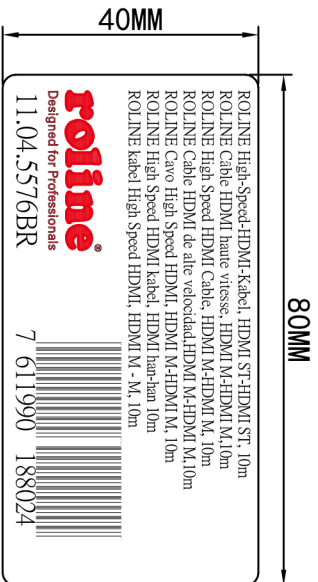

STICKER (LABEL 5)