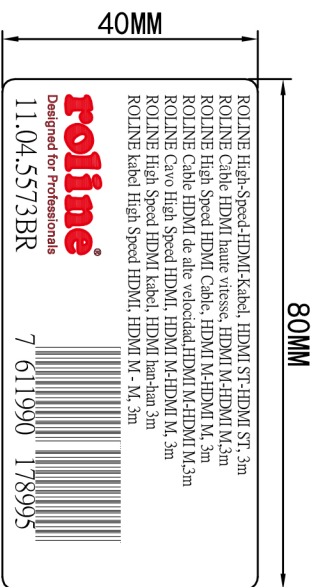

Datenblatt - Fiche technique - Data sheet

11.04.5577

ROLINE Monitorkabel HDMI High Speed, ST-ST, 15m

ROLINE Câble de raccordement pour écran HDMI High Speed M-M, 15,0m

ROLINE HDMI High Speed Cable, M/M, 15 m

ELECTRICAL TEST:

1. 100% TEST OPEN SHORT MIS-WIRE;
2. INSULATION RESISTANCE: 2M OHM MIN;

ITEM NO	L(MM)	T(MM)	HEAD SIZE	LABEL	PACK
11.04.5571	1000	±30	205*166MM	LABEL1	20PCS/CTN
11.04.5572	2000	±30	205*166MM	LABEL2	20PCS/CTN
11.04.5573	3000	±30	205*166MM	LABEL3	20PCS/CTN
11.04.5575	5000	±50	205*166MM	LABEL4	10PCS/CTN
11.04.5576	10000	±100	DO NOT	LABEL5	5PCS/CTN

WIRE ADDRESS

SHELL _____ SHELL

Company	Rotronic	Goods Code		Draw	F0038 ZYF	Date	2012-02-25	<p style="font-size: 24px; font-weight: bold;">Rotronic Co.,Ltd.</p>	D	
ITEM NO	11.04.557X		Drawing Evidence:	Check		Date			C	
Goods NO				Approval		Date			B	
Original NO.		Unit (MM)						VER. A	REVISE	Date

STICKER (LABEL 1)

STICKER (LABEL 4)

STICKER (LABEL 2)

STICKER (LABEL 5)

STICKER (LABEL 3)

包装箱贴纸 (客供)

HEAD

STICKER