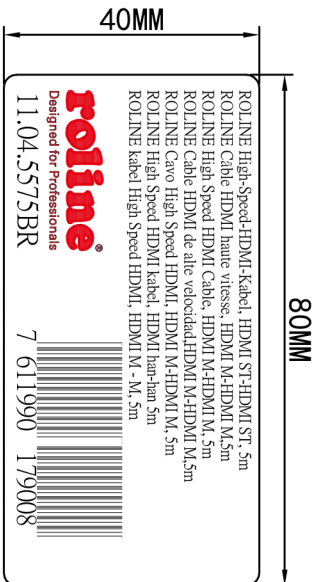

STICKER (LABEL 4)