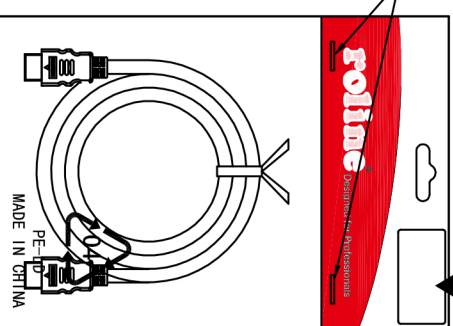

WIRE ADDRESS

SHELL _____ SHELL

Company	Rotronic	Goods Code		Draw	F0038 ZYF	Date	2012-02-25	<p style="font-size: 24px; font-weight: bold;">Rotronic Co.,Ltd.</p>	D	
ITEM NO	11.04.557X		Drawing Evidence:	Check		Date			C	
Goods NO				Approval		Date			B	
Original NO.		Unit (MM)						VER. A	REVISE	Date

STICKER (LABEL 1)

STICKER (LABEL 4)

STICKER (LABEL 2)

STICKER (LABEL 5)

STICKER (LABEL 3)

包装箱贴纸 (客供)

HEAD

STICKER

1PCS/PE BAG (200*300*0.06MM)
+HEAD+STICKER

Company	Rotronic	Goods Code		Draw	F0038 ZYF	Date	2012-02-25	Rotronic Co., Ltd.	D	
ITEM NO	11.04.557X	Drawing Evidence:		Check		Date			C	
Goods NO		Unit (MM)		Approval		Date			B	
original NO.								VER. A	REVISE	Date