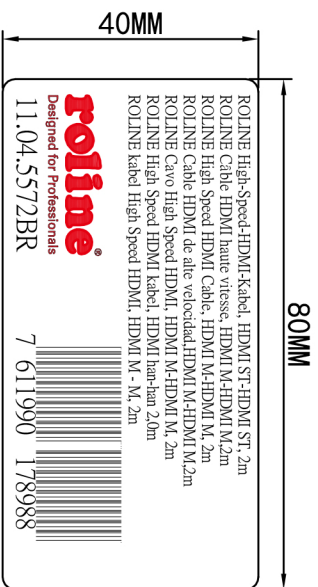

STICKER (LABEL 2)