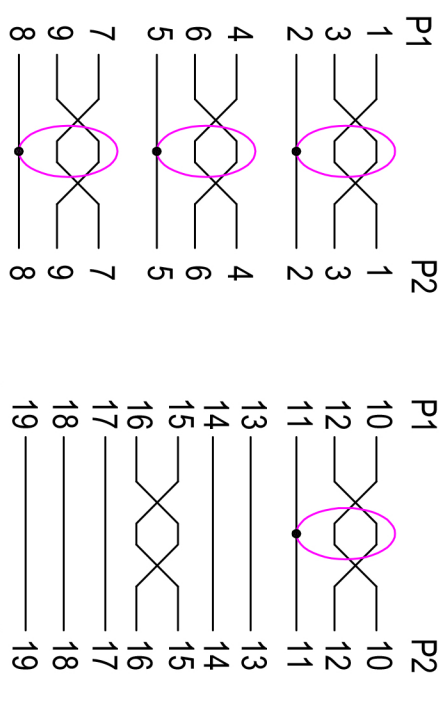

Datenblatt - Fiche technique - Data sheet

11.04.5577

ROLINE Monitorkabel HDMI High Speed, ST-ST, 15m

ROLINE Câble de raccordement pour écran HDMI High Speed M-M, 15,0m

ROLINE HDMI High Speed Cable, M/M, 15 m

L±T

NOTES:

1. CABLE: UL20276 (28AWG*1P+EAM)*4+28AWG*1P+28AWG*5C+AEB OD=7.3MM JACKET: PVC BLACK;
(HIGH SPEED HDMI CABLE)
2. CONN: HDMI A/M INSULATION: BLACK, SHELL NICKEL-PLATED;
3. OUTER MOLD: PVC 45P BLACK;

ELECTRICAL TEST:

1. 100% TEST OPEN SHORT MIS-WIRE;
2. INSULATION RESISTANCE: 2M OHM MIN;

ITEM NO	L(MM)	T(MM)	HEAD SIZE	LABEL	PACK
11.04.5571	1000	±30	205*166MM	LABEL1	20PCS/CTN
11.04.5572	2000	±30	205*166MM	LABEL2	20PCS/CTN
11.04.5573	3000	±30	205*166MM	LABEL3	20PCS/CTN
11.04.5575	5000	±50	205*166MM	LABEL4	10PCS/CTN
11.04.5576	10000	±100	DO NOT	LABEL5	5PCS/CTN

WIRE ADDRESS

SHELL _____ SHELL

Company	Rotronic	Goods Code		Draw	F0038 ZYF	Date	2012-02-25	<p style="font-size: 24px; font-weight: bold;">Rotronic Co.,Ltd.</p>	D	
ITEM NO	11.04.557X		Drawing Evidence:	Check		Date			C	
Goods NO				Approval		Date			B	
Original NO.		Unit (MM)						VER. A	REVISE	Date