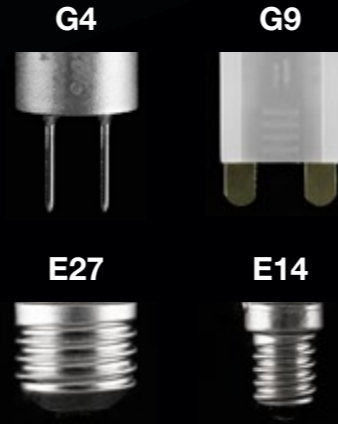

G4 & G9

- Exact Replacements for 15w and 18w Halogens
- 3000K Output

Reflector

- Replacements for 40w, 50w and 60w Incandescent
- 2700K Output

- Easy Replacement
- True retro fit
- IC Drivers
- Flicker Free Design
- Automated Production
- Instant light
- Even Light Distribution

G4 – 15W REPLACEMENT – 25,000 HOURS

Part Number	Pack	Watt.	Cap	Dimmable	Life	Lumen	Colour Temp.	Lamp Dims.	Inner Qty.	Outer Qty.
S8099	Blister	1.8w	G4	x	25000 hrs	130lm	3000K	8x35	12	72

G9 – 18W REPLACEMENT – 15,000 HOURS

Part Number	Pack	Watt.	Cap	Dimmable	Life	Lumen	Colour Temp.	Lamp Dims.	Inner Qty.	Outer Qty.
S8100	Blister	2w	G9	x	25000 hrs	180lm	3000K	14x48	12	72

R50 REFLECTOR – 40W REPLACEMENT – 25,000 HOURS

Part Number	Pack	Watt.	Cap	Dimmable	Life	Lumen	Colour Temp.	Lamp Dims.	Inner Qty.	Outer Qty.
S9014	Box	6w	E14	x	25000 hrs	430lm	2700K	50x83	12	72

R63 REFLECTOR – 50W REPLACEMENT – 25,000 HOURS

Part Number	Pack	Watt.	Cap	Dimmable	Life	Lumen	Colour Temp.	Lamp Dims.	Inner Qty.	Outer Qty.
S9015	Box	9.5w	E27	x	25000 hrs	600lm	2700K	63x106	12	72

R80 REFLECTOR – 60W REPLACEMENT – 25,000 HOURS