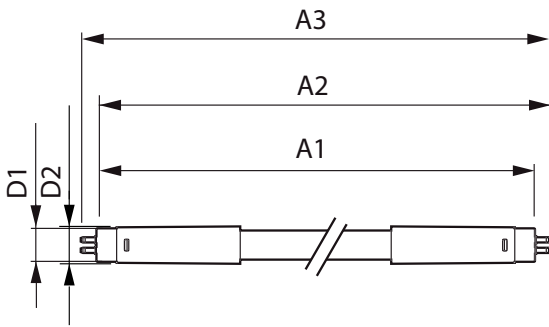

Product data

General Information		Operating and Electrical	
Cap-Base	G5 [G5]	Line Frequency	50 to 60 Hz
Nominal lifetime	50,000 hour(s)	Input Frequency	50 to 60 Hz
Switching Cycle	200,000	Power Consumption	20 W
Lighting Technology	LED	Lamp Current (Nom)	99 mA
Flux measurement reference	Sphere	Starting Time (Nom)	0.5 s
		Warm-up time to 60% light	0.5 s
		Power Factor (Fraction)	0.92
		Voltage (Nom)	220-240 V
Light Technical		Temperature	
Color Code	830 [CCT of 3000K]	Ambient temperature range	-20 °C to 45 °C
Beam Angle (Nom)	200 degree(s)	T-Case Maximum (Nom)	75 °C
Luminous Flux	2,800 lumen		
Color Designation	White (WH)	Controls and Dimming	
Correlated Color Temperature (Nom)	3000 K	Dimmable	No
Luminous Efficacy (rated) (Nom)	140.00 lm/W		
Color Consistency	<6		
Color rendering index (CRI)	80		
LLMF At End Of Nominal Lifetime (Nom)	70 %		

MASTER LEDtube Mains T5

Mechanical and Housing	
Bulb Finish	Frosted
Bulb Material	Glass
Product Length	1,500 mm
Bulb Shape	Tube, double-ended
Approval and Application	
Energy Saving Product	Yes
Approval Marks	RoHS compliance CE marking KEMA Keur certificate
Energy Consumption kWh/1000 h	20 kWh
EPREL Registration Number	467,354
CE mark	Yes

EU RoHS compliant	Yes
Product Data	
Full product code	871951433437300
Order product name	MAS LEDtube 1500mm HE 20W 830 T5 EU
Order code	929002421202
Numerator - Quantity Per Pack	1
Numerator - Packs per outer box	10
Material number (12NC)	929002421202
Full product name	MAS LEDtube 1500mm HE 20W 830 T5 EU
EAN/UPC - Case	8719514334380

Dimensional drawing

Product	D1	D2	A1	A2	A3
MAS LEDtube 1500mm HE 20W 830 T5 EU	15.8 mm	19 mm	1,449 mm	1,454.9 mm	1,463.2 mm

Photometric data

Light Distribution Diagram - MAS LEDtube 1500mm HE 20W 830 T5 EU