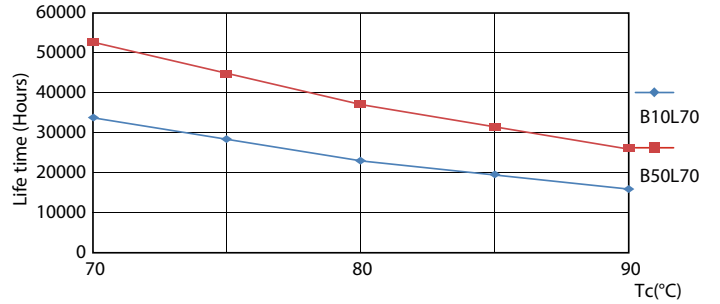

Product data

General Information		Operating and Electrical	
Cap-Base	G5 [G5]	Line Frequency	50 to 60 Hz
Nominal lifetime	50,000 hour(s)	Input Frequency	50 to 60 Hz
Switching Cycle	200,000	Power Consumption	20 W
Lighting Technology	LED	Lamp Current (Nom)	99 mA
Flux measurement reference	Sphere	Starting Time (Nom)	0.5 s
		Warm-up time to 60% light	0.5 s
		Power Factor (Fraction)	0.92
		Voltage (Nom)	220-240 V
Light Technical		Temperature	
Color Code	830 [CCT of 3000K]	Ambient temperature range	-20 °C to 45 °C
Beam Angle (Nom)	200 degree(s)	T-Case Maximum (Nom)	75 °C
Luminous Flux	2,800 lumen		
Color Designation	White (WH)	Controls and Dimming	
Correlated Color Temperature (Nom)	3000 K	Dimmable	No
Luminous Efficacy (rated) (Nom)	140.00 lm/W		
Color Consistency	<6		
Color rendering index (CRI)	80		
LLMF At End Of Nominal Lifetime (Nom)	70 %		

MASTER LEDtube Mains T5

Mechanical and Housing	
Bulb Finish	Frosted
Bulb Material	Glass
Product Length	1,500 mm
Bulb Shape	Tube, double-ended
Approval and Application	
Energy Saving Product	Yes
Approval Marks	RoHS compliance CE marking KEMA Keur certificate
Energy Consumption kWh/1000 h	20 kWh
EPREL Registration Number	467,354
CE mark	Yes

Dimensional drawing

Product	D1	D2	A1	A2	A3
MAS LEDtube 1500mm HE 20W 830 T5 EU	15.8 mm	19 mm	1,449 mm	1,454.9 mm	1,463.2 mm

Photometric data

Light Distribution Diagram - MAS LEDtube 1500mm HE 20W 830 T5 EU

MASTER LEDtube Mains T5

Photometric data

Spectral Power Distribution Colour - MAS LEDtube 1500mm HE 20W 830 T5 EU

Lifetime

Life Expectancy Diagram - MAS LEDtube 1500mm HE 20W 830 T5 EU

Life Expectancy Diagram - MAS LEDtube 1500mm HE 20W 830 T5 EU