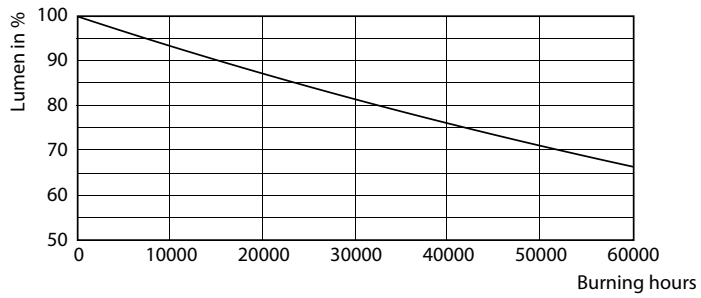

MASTER LEDtube Mains T5

Lifetime

Lumen Maintenance Diagram - MAS LEDtube 1500mm HE 20W 830 T5 EU