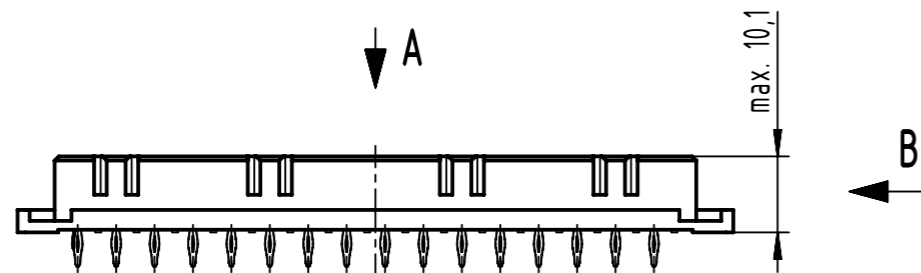

48 press-in contacts

⊗ = position with contact

□ = position without contact

¹ recommended configuration of plated through holes and further information see product data sheet

| | |
|----------------|-------------------|
| 09 06 248 7832 | 3 |
| 09 06 248 6832 | 2 |
| 09 06 248 2832 | 1 |
| part no. | performance level |

| | | | | |
|------------------------------|---|-----------------------|---|--|
| | All Dimensions in mm Original Size DIN A3 | Scale 1:1 | Free size tol. complementary IEC 60603-2 | Ref. Sub. |
| | All rights reserved Department EL PD | Created by STORCK | Inspected by LEHNERT | Standardisation 302077 |
| HARTING D-32339 Espelkamp | Title DIN Power type F low-profile female press-in 48-pole | | | Doc-Key / ECM-Nr. 100205271/UGD/018/E 500000191284 |
| | Type TB | Number 0906248X832 | Date 2021-06-15 | State Final Release |
| | | | Rev. E | Page 1/1 |