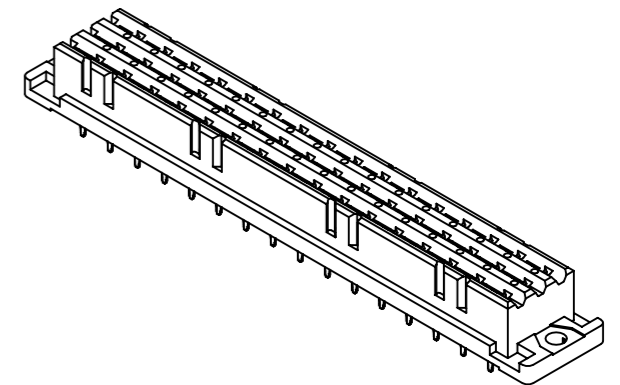

48 press-in contacts

⊗ = position with contact

□ = position without contact

¹ recommended configuration of plated through holes and further information see product data sheet

| | |
|----------------|-------------------|
| 09 06 248 7832 | 3 |
| 09 06 248 6832 | 2 |
| 09 06 248 2832 | 1 |
| part no. | performance level |

| | | | | |
|------------------------------|---|-----------------------|---|--|
| | All Dimensions in mm Original Size DIN A3 | Scale 1:1 | Free size tol. complementary IEC 60603-2 | Ref. Sub. |
| | All rights reserved Department EL PD | Created by STORCK | Inspected by LEHNERT | Standardisation 302077 |
| HARTING D-32339 Espelkamp | Title DIN Power type F low-profile female press-in 48-pole | | | Doc-Key / ECM-Nr. 100205271/UGD/018/E 500000191284 |
| | Type TB | Number 0906248X832 | Date 2021-06-15 | State Final Release |
| | | | Rev. E | Page 1/1 |