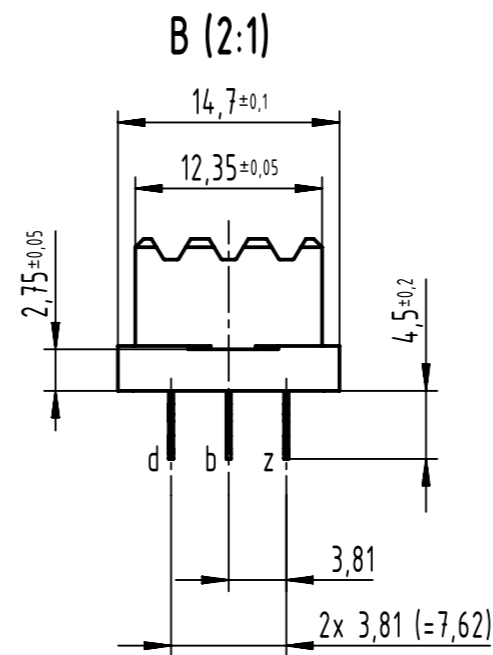

48 press-in contacts

⊗ = position with contact

□ = position without contact

¹ recommended configuration of plated through holes and further information see product data sheet

| | |
|----------------|-------------------|
| 09 06 248 7832 | 3 |
| 09 06 248 6832 | 2 |
| 09 06 248 2832 | 1 |
| part no. | performance level |

| | | | | |
|------------------------------|---|-----------------------|---|--|
| | All Dimensions in mm Original Size DIN A3 | Scale 1:1 | Free size tol. complementary IEC 60603-2 | Ref. Sub. |
| | All rights reserved Department EL PD | Created by STORCK | Inspected by LEHNERT | Standardisation 302077 |
| HARTING D-32339 Espelkamp | Title DIN Power type F low-profile female press-in 48-pole | | | Doc-Key / ECM-Nr. 100205271/UGD/018/E 500000191284 |
| | Type TB | Number 0906248X832 | Date 2021-06-15 | State Final Release |
| | | | Rev. E | Page 1/1 |