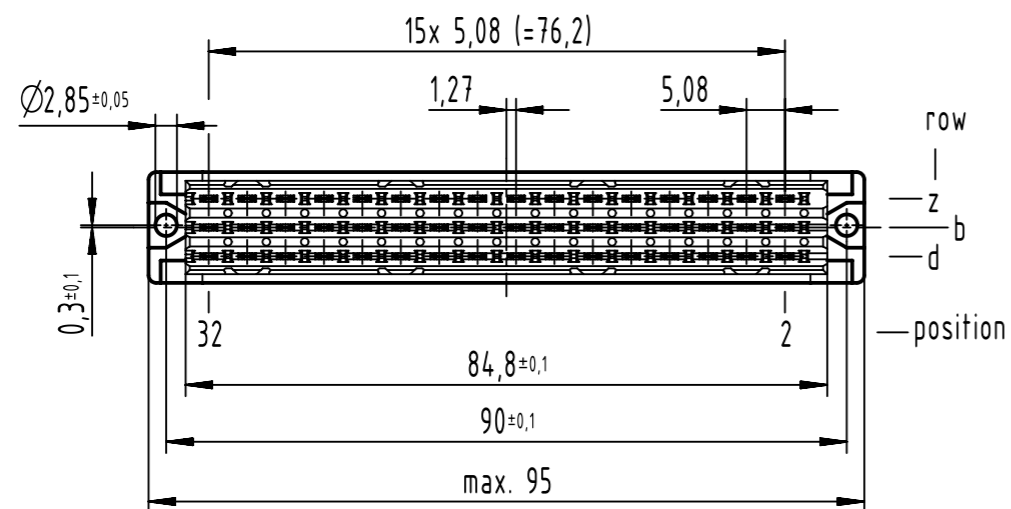

48 press-in contacts

⊗ = position with contact

□ = position without contact

¹ recommended configuration of plated through holes and further information see product data sheet

| | |
|----------------|-------------------|
| 09 06 248 7832 | 3 |
| 09 06 248 6832 | 2 |
| 09 06 248 2832 | 1 |
| part no. | performance level |

| | | | | |
|------------------------------|---|-----------------------|---|--|
| | All Dimensions in mm Original Size DIN A3 | Scale 1:1 | Free size tol. complementary IEC 60603-2 | Ref. Sub. |
| | All rights reserved Department EL PD | Created by STORCK | Inspected by LEHNERT | Standardisation 302077 |
| HARTING D-32339 Espelkamp | Title DIN Power type F low-profile female press-in 48-pole | | | Doc-Key / ECM-Nr. 100205271/UGD/018/E 500000191284 |
| | Type TB | Number 0906248X832 | Date 2021-06-15 | State Final Release |
| | | | Rev. E | Page 1/1 |