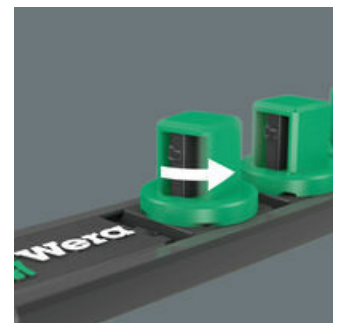

### Knurling

Knurling on lower end for more grip when used manually.

### Take it easy tool finder system

Take it easy tool finder system - with profile and size colour-coding for quick and easy tool selection. Colour-coded system for hexagon drive screws (L-Keys, Zyklop bit sockets), external hex drive screws and nuts (Joker wrenches, Zyklop sockets and Zyklop bit sockets with holding function), and TORX® drive screws (L-Keys, Zyklop bit sockets).

### Twist-to-unlock mechanism

With its twist-to-unlock mechanism the socket rail ensures easy access of the sockets. At the same time the sockets are held securely.