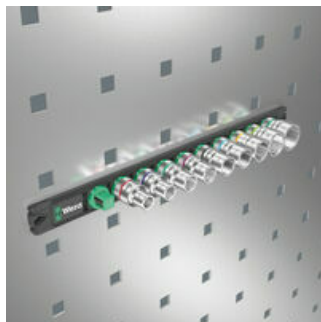

## Magnetic socket rail C Imperial 1 Zyklop socket set, 1/2" drive, imperial, 9 pieces

Zyklop Accessories, 1/2"

Magnetic

Thanks to the magnet, the rail is suitable for temporary attachment to the wall, shelf or workshop trolley.