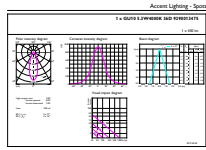

MASTER LEDspot GU10 ExpertColor

Photometrische Daten