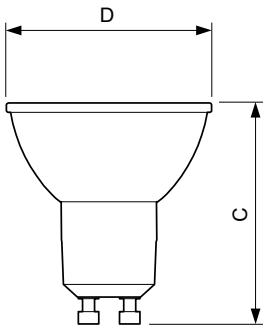

Abmessungsskizzen

MASTER LED ExpertColor 5.5-50W GU10 940 36D

Product	D	C
MASTER LED ExpertColor 5.5-50W GU10 940 36D	50 mm	54 mm

MASTER LEDspot GU10 ExpertColor

Photometrische Daten

Continental Photometrics 4.1 Photo Lighting 8.1 Page 17