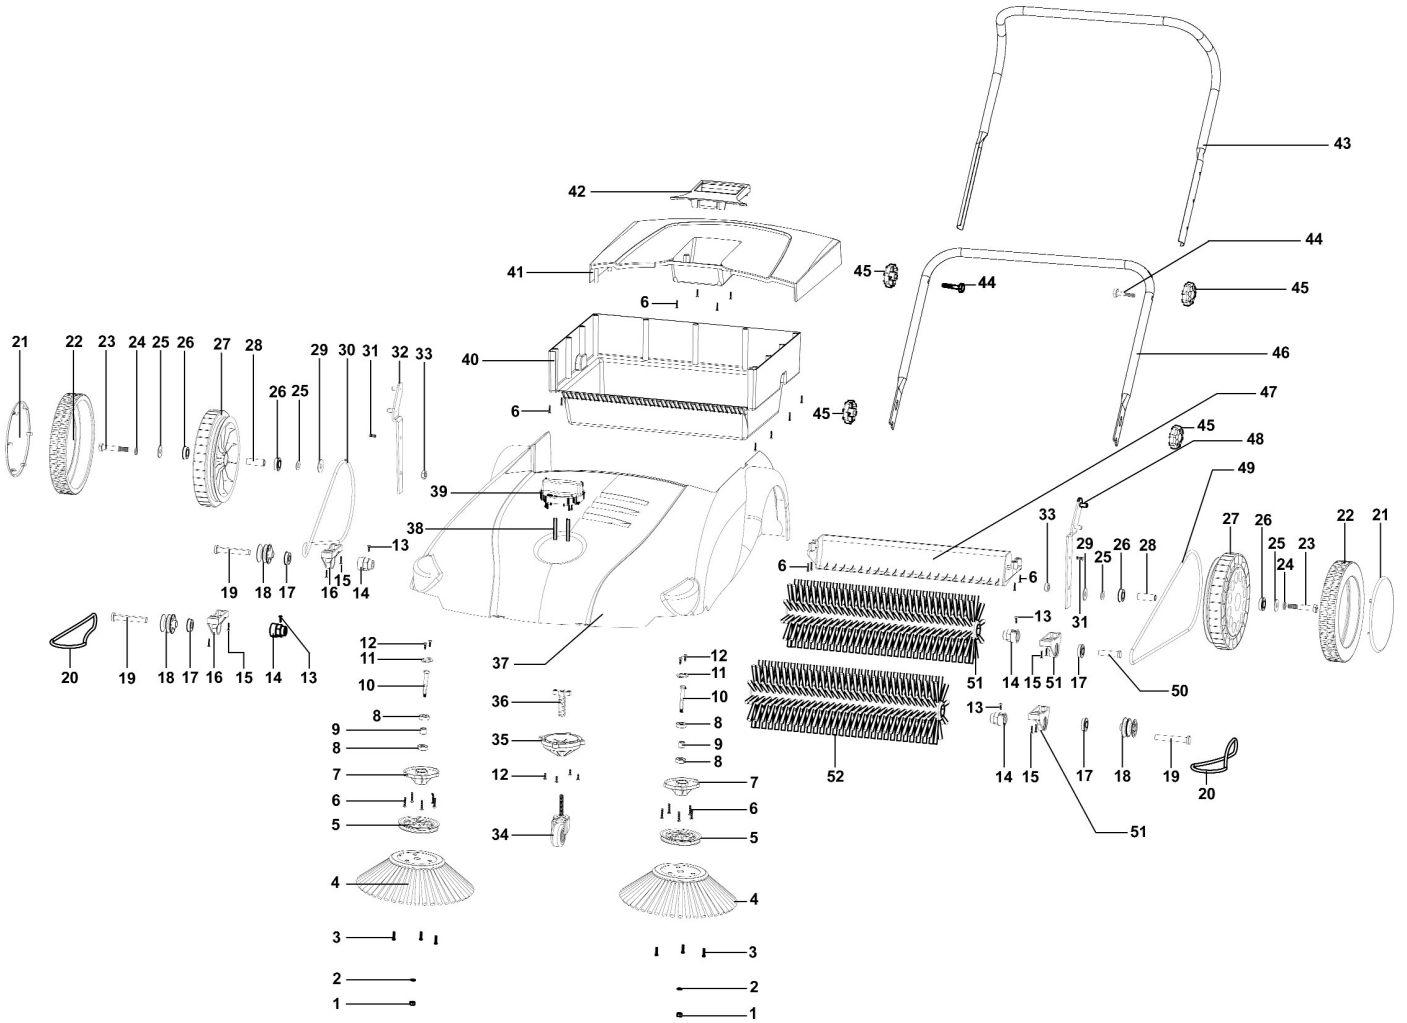

Parts Information:
Floor Sweeper 800mm
Model No: FSW80

NOTE: It is our policy to continually improve products and as such we reserve the right to alter data, specifications and component parts without prior notice.

01284 757500

01284 703534

sales@sealey.co.uk

www.sealey.co.uk

Parts Information:
Floor Sweeper 800mm
Model No: FSW80

Item	Part No.	Description
1	NLN6.S	NYLOC NUT M6 ZINC DIN 985 (SINGLE)
2	FSW80.02	WASHER
3	FSW80.03	SCREW (ST3.9x16)
4	FSW80.04	ROUND BRUSH
5	FSW80.05	PULLEY
6	FSW80.06	SCREW (3.9x18)
7	FSW80.07	BRUSH SUPPORT
8	B/608	BEARING 608
9	FSW80.09	BEARING COVER
10	FSW80.10	SPINDLE FOR ROUND BRUSH
11	FSW80.11	BEARING COVER
12	FSW80.12	SCREW (ST3.9x12)
13	FSW80.13	SCREW (M4x16)
--	FSW80.13N	ROUND BRUSH FENCE (NOT SHOWN)
14	FSW80.14	ROLLER CONNECTOR
15	FSW80.15	SCREW (ST3.9x25)
16	FSW80.16	ROLLER SUPPORT (RIGHT)
17	FSW80.17	PUNCH BEARING (27-12)
18	FSW80.18	BELT PULLEY
19	FSW80.19	SPINDLE
20	FSW80.20	RUBBER BELT (6x525)
21	FSW80.21	WHEEL COVER
22	FSW80.22	WHEEL(RUBBER)
23	FSW80.23	HEX SCREW (M10x65)
24	FSW80.24	SPRING WASHER
25	RW825.S	REPAIR WASHER M8x25 (SINGLE)
26	FSW80.26	STEEL COVER

Item	Part No.	Description
27	FSW80.27	INNER WHEEL
28	FSW80.28	SPINDLE
29	FSW80.29	REPAIR WASHER M8x30
30	FSW80.30	RUBBER BELT (6x880)
31	FSW80.31	SCREW (M6x8)
32	FSW80.32	METAL FIXING (RIGHT)
33	SN10.S	STEEL NUT M10 ZINC DIN934(SINGLE)
34	FSW80.34	WHEEL,CASTOR (50x7x22x70)
35	FSW80.35	WHEEL HOLDER
36	FSW80.36	ADJUSTMENT SPINDLE
37	FSW80.37	BODY
38	FSW80.38	BOLT (6x50)
39	FSW80.39	HEIGHT ADJUSTABLE SWITCH
40	FSW80.40	COLLECTION TRAY (UPPER)
41	FSW80.41	COLLECTION TRAY (LOWER)
42	FSW80.42	HANDLE FOR COLLECTION TRAY
43	FSW80.43	HANDLE, UPPER
44	CBN835.S	COACH BOLT M8x35mm (SINGLE)
45	FSW80.45	HANDLE FIX NUT
46	FSW80.46	HANDLE, LOWER
47	FSW80.47	ROLLER BRUSH COVER
48	FSW80.48	METAL FIXING (LEFT)
49	FSW80.49	RUBBER BELT (6x1120)
50	FSW80.50	ROLLER SPINDLE
51	FSW80.51	ROLLER SUPPORT (LEFT)
52	FSW80.52	ROLLER BRUSH