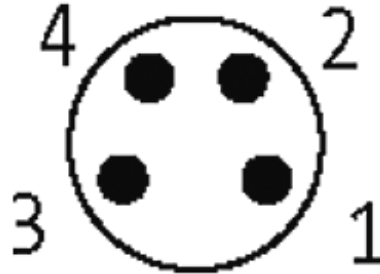

M8 female 90° snap-in with cable

PUR 4x0.25 bk UL/CSA+drag chain 5m

M8

Female 90°

4-pole

Snap In

Plastic housings with good resistance against chemicals and oils. The resistance to aggressive media should be individually tested for your application. Further details on request.

[Link to Product](#)**Illustration**

Female

Product may differ from Image