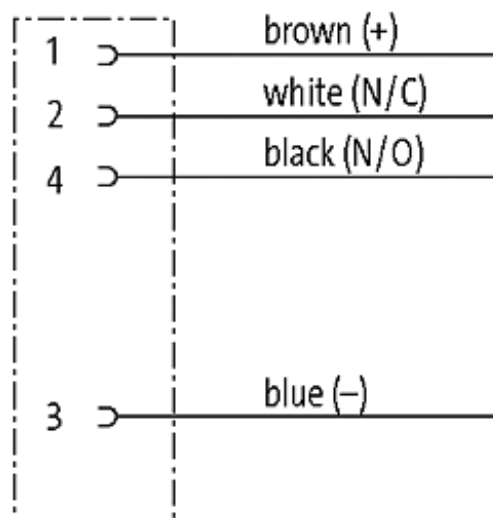

M8 female 90° snap-in with cable

PUR 4x0.25 bk UL/CSA+drag chain 5m

M8

Female 90°

4-pole

Snap In

Plastic housings with good resistance against chemicals and oils. The resistance to aggressive media should be individually tested for your application. Further details on request.

[Link to Product](#)**Illustration**

Female

Product may differ from Image