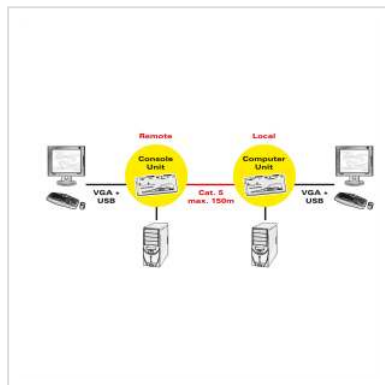

ROLINE Smart KVM Extender, USB

Product No.	14.01.3249
Manufacturer	ROLINE
Manufacturer No.	14.01.3249
EAN (single piece)	7611990180028

Smart combination of KVM Extender (up to 150 m), KVM Switch and PC Share

- Remotely locates the keyboard, mouse and monitor up to 150 m away from a computer
- Connection of the Computer Unit and Station Unit via Cat. 5e TP cable
- Supports USB consoles
- Video compensation can be adjusted by hot key to ensure the optimum signal quality for any length of cable within the limit
- Locates the computer away from your desk and work area, saving you valuable space
- Allows two users to share one computer both in local and remote areas
- Beeps confirmation for key control makes the operation easier and cross-checked
- Easy installation
- Supports standard USB keyboards and mice
- Compatible with XGA, VGA and SVGA system

Example of use:

ROLINE KVM extension for remote operation of a workplace

The system provides a local, and a remote unit to connect another console. This can be operated via a Cat5 cable with remote VGA and USB control unit.

Up to 150 m away from the PC, the console can be placed in convenient access while the PC is installed themselves in a safe environment.

Technical specifications

Manufacturer ROLINE