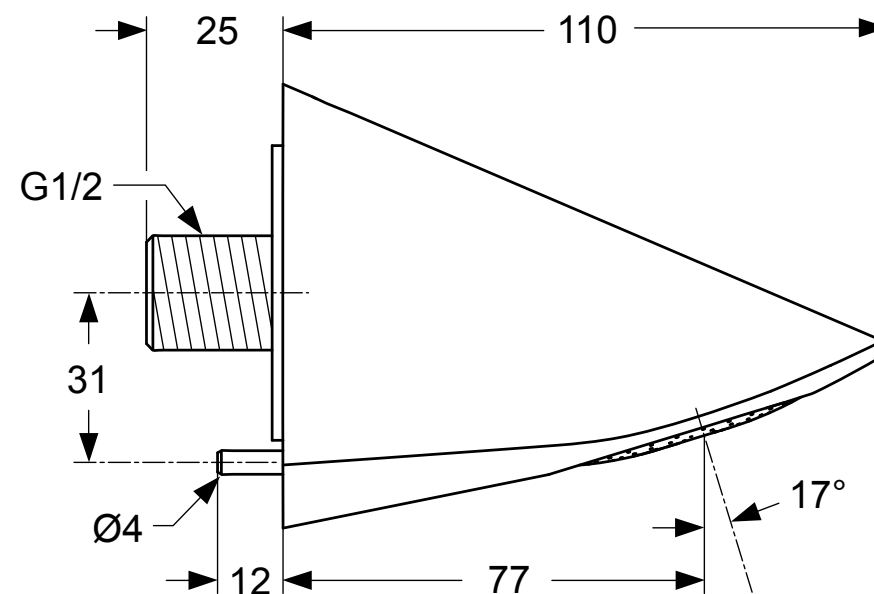

Ideal Standard
Roentgenstrasse 9
54516 Wittlich
Germany

CERAPLUS

A 4844 ..

0410 / A 866 216
(+ A 865 612)
Made in Germany

1
↓
4