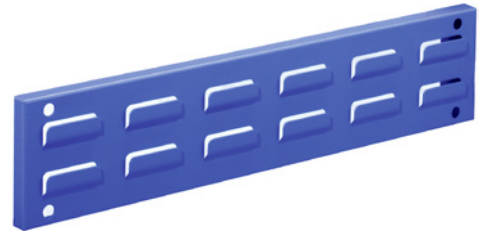

## Slotted panel wall rail

® RasterPlan

### Application:

For fixing on the wall above workbenches, assembly tables etc.

### Version:

- 1.25 mm sheet steel with embossed slots
- Edge folded all round and stiffened with support members
- Surface: plastic-coated
- Other colours are deliverable on request: Slate grey RAL 7015; traffic yellow RAL 1023; light blue RAL 5012; jet black RAL 9005

<b>Art. no.</b>	<b>50638 659</b>
<b>Design</b>	Transverse
<b>Height</b>	100 mm
<b>Width</b>	920 mm
<b>Material</b>	Sheet steel
<b>Colour</b>	Anthracite grey RAL 7016