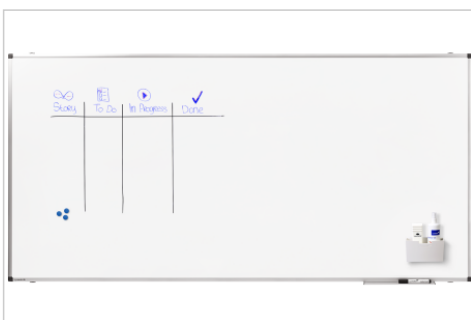

## PREMIUM whiteboard

**100x200cm**

- Robust whiteboard for frequent use
- Suitable for writing on with dry erase whiteboard markers
- Magnetic lacquered steel board surface
- Aluminium frame with dark grey plastic corner caps
- Can be mounted horizontally or vertically with screws or block magnets (not included)
- Marker tray (30 cm), board marker, mounting set and mounting instructions included

- Smooth writing and dry erase performance
- Magnetic surface: Easy to attach notes, sketches and photos
- Easy wall mounting: flexible mounting & concealed slot system
- 10 year guarantee on the perfect writability and wipeability of the board surface when used in combination with Legamaster accessories

## Specifications

|                           |   |
|---------------------------|---|
| Height adjustable         | No  |
| Marker tray material      | Aluminium                                     |
| Surface (material/colour) | Steel / White                                 |
| Frame (material/colour)   | Aluminium / Silver                            |
| Corner (material/colour)  | Plastic / -                                   |
| Magnetic                  | Yes   |
| Article dimensions        | 2000 x 1000 x 11 (mm)                         |
| Mobile                    | No  |
| Castors                   | No  |
| Double sided              | No  |
| Pre printed               | No  |
| Weight / m2               | 12.00 kg                                      |
| Mounting type             | Concealed wall mount slot system              |
| Included accessories      | Marker tray, Board marker, Mounting materials |
| Product warranty          | 2 Years                                       |
| Surface warranty          | 10 Years                                      |