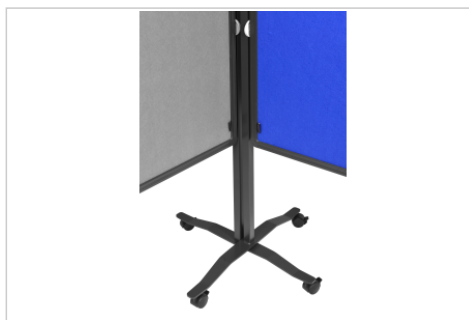

- Easily collect ideas and create overviews
- Pin paper directly on the board surface or add a flipchart paper pad
- Attractive, lightweight and mobile design
- Extremely versatile: Can be used in portrait or landscape orientation as pinboard, flipchart or divider wall
- Quick linking of several boards with "one-over-the-other" foot construction
- Quick tool-free mounting: can be set up by one person

PREMIUM PLUS workshop board

150x120cm grey

- High-quality mobile workshop board
- Double-sided felt pinboard
- Matte coated aluminium board frame
- Footings and legs in matte coated steel
- Height adjustable at two fixed positions
- Vertical and horizontal board mounting option
- Set of 4 lockable castors and click-on paper hooks included
- Minimal height of the total product: 196 cm (vertical and horizontal setup)
- Maximum height of the total product (vertical setup): 226 cm
- Board size: H 150 x W 120 cm

Art.No. **7-204510**

GTIN **8713797091121**

Specifications

Surface (material/colour)	Felt / Grey
Frame (material/colour)	Aluminium / Black
Corner (material/colour)	Plastic / -
Article dimensions	1200 x 1500 x - mm
Total dimensions	- x 1960 x - mm
Mobile	Yes
Castors	Yes
Number of lockable castors	4
Foldable	No
Product warranty	2 Years