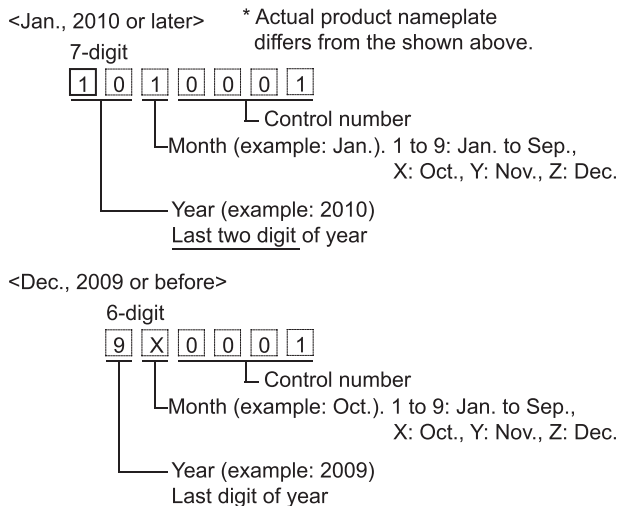

- 1 Turn the GOT power off.
- 2 Open the back cover of the GOT.
- 3 Remove the old battery from the holder.
- 4 Disconnect the old battery connector and insert the new battery connector within 30s.
- 5 Insert the new battery into the holder and close the back cover.
- 6 Turn the GOT power on.
- 7 Check if the battery condition is normal with the utility.
Refer to the following for the details of battery status display.

Chapter 12 CLOCK SETTINGS AND BATTERY STATUS DISPLAY (TIME SETTING AND DISPLAY)

(1) Battery life

The battery life is approximately 5 years.

The production date of the optional replacement battery can be confirmed by the lot No. marked on the nameplate (label) affixed on the battery.

The production date of the battery built in the purchased GOT can be confirmed by the production No. (S/N) marked on the GOT main unit.

(a) GT1155-QTBD, GT1155-QSBD, GT1150-QLBD.

Example nameplate (manufacture's serial number 1010001)