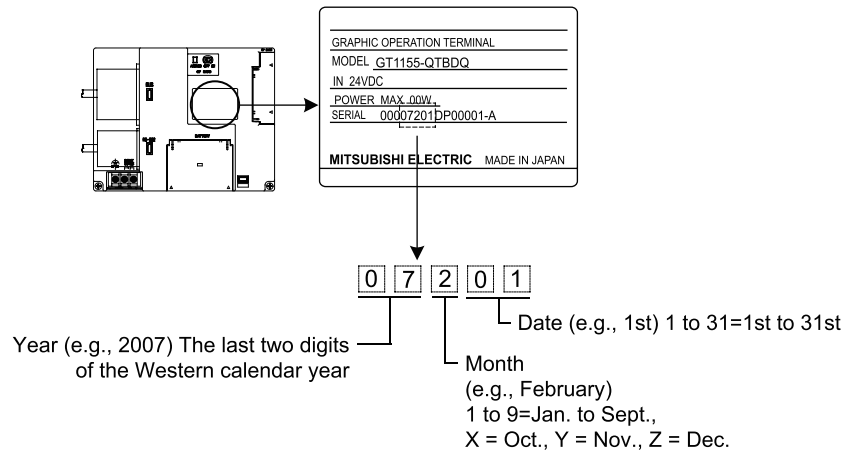

- (b) GT1155-QTBDQ, GT1155-QTBDA, GT1155-QSBDQ,
  GT1155-QSBDA, GT1150-QLBDQ, GT1150-QLBDA

(2) Battery procurement

The battery is susceptible to natural discharge. Order one when necessary.