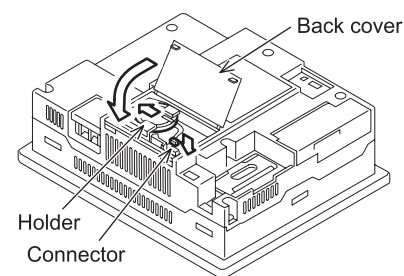

8.4 Battery

The battery backs up clock data, alarm history and recipe data.
A battery is installed to GT11□□ when the GT11 is shipped from the factory.

8.4.1 Applicable battery

The following battery is applicable for GT11□□.

Model	Contents
GT11-50BAT	Battery for backup of clock data, alarm history, recipe data and time action setting value

8.4.2 Battery specifications

Item	Specifications
Type	Magnesium manganese dioxide lithium primary battery
Initial voltage	3.0V
Storage life	Approx. 5 years (Operating ambient temperature of 25°C)
Application	For backup of clock data, alarm history, recipe data and time action setting value

Remark

For the battery directive in EU member states, refer to 17.4 **2** Handling of Batteries and Devices with Built-in Batteries in EU Member States.

8.4.3 Battery replacement procedure

Replace battery periodically at intervals of 4 to 5 years as reference.

1. 1 Turn the GOT power off.
2. 2 Open the back cover of the GOT.
3. 3 Remove the old battery from the holder.
4. 4 Disconnect the old battery connector and insert the new battery connector within 30s.
5. 5 Insert the new battery into the holder and close the back cover.
6. 6 Turn the GOT power on.
7. 7 Check if the battery condition is normal with the utility.
   Refer to the following for the details of battery status display.

Chapter 12 CLOCK SETTINGS AND BATTERY STATUS DISPLAY (TIME SETTING AND DISPLAY)