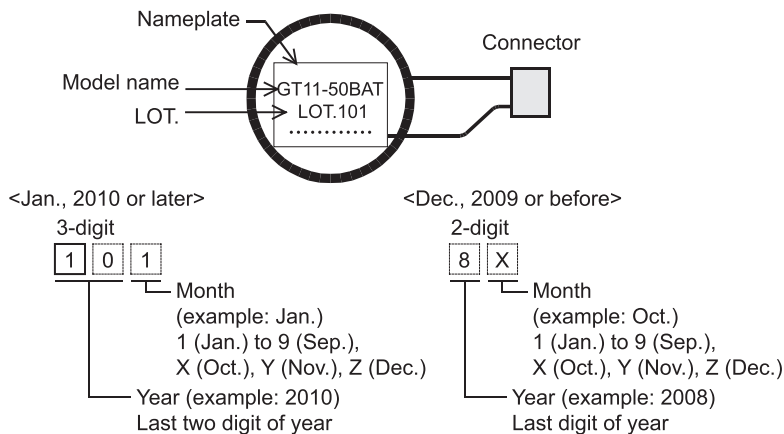

- 1 Turn the GOT power off.
- 2 Open the back cover of the GOT.
- 3 Remove the old battery from the holder.
- 4 Disconnect the old battery connector and insert the new battery connector within 30s.
- 5 Insert the new battery into the holder and close the back cover.
- 6 Turn the GOT power on.
- 7 Check if the battery condition is normal with the utility.
Refer to the following for the details of battery status display.

Chapter 12 CLOCK SETTINGS AND BATTERY STATUS DISPLAY (TIME SETTING AND DISPLAY)

(1) Battery life

The battery life is approximately 5 years.

The production date of the optional replacement battery can be confirmed by the lot No. marked on the nameplate (label) affixed on the battery.

The production date of the battery built in the purchased GOT can be confirmed by the production No. (S/N) marked on the GOT main unit.

(a) GT1155-QTBD, GT1155-QSBD, GT1150-QLBD.

Example nameplate (manufacture's serial number 1010001)