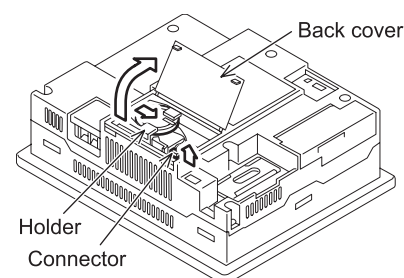

8.4 Battery

The battery backs up clock data, alarm history and recipe data.
A battery is installed to GT11□□ when the GT11 is shipped from the factory.

8.4.1 Applicable battery

The following battery is applicable for GT11□□.

Model	Contents
GT11-50BAT	Battery for backup of clock data, alarm history, recipe data and time action setting value

8.4.2 Battery specifications

Item	Specifications
Type	Magnesium manganese dioxide lithium primary battery
Initial voltage	3.0V
Storage life	Approx. 5 years (Operating ambient temperature of 25°C)
Application	For backup of clock data, alarm history, recipe data and time action setting value

Remark

For the battery directive in EU member states, refer to 17.4 **2** Handling of Batteries and Devices with Built-in Batteries in EU Member States.

8.4.3 Battery replacement procedure

Replace battery periodically at intervals of 4 to 5 years as reference.

1. 1 Turn the GOT power off.
2. 2 Open the back cover of the GOT.
3. 3 Remove the old battery from the holder.
4. 4 Disconnect the old battery connector and insert the new battery connector within 30s.
5. 5 Insert the new battery into the holder and close the back cover.
6. 6 Turn the GOT power on.
7. 7 Check if the battery condition is normal with the utility.
   Refer to the following for the details of battery status display.

Chapter 12 CLOCK SETTINGS AND BATTERY STATUS DISPLAY (TIME SETTING AND DISPLAY)