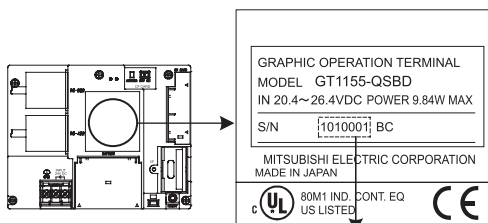

The production date of the battery built in the purchased GOT can be confirmed by the production No. (S/N) marked on the GOT main unit.

(a) GT1155-QTBD, GT1155-QSBD, GT1150-QLBD.

Example nameplate (manufacture's serial number 1010001)