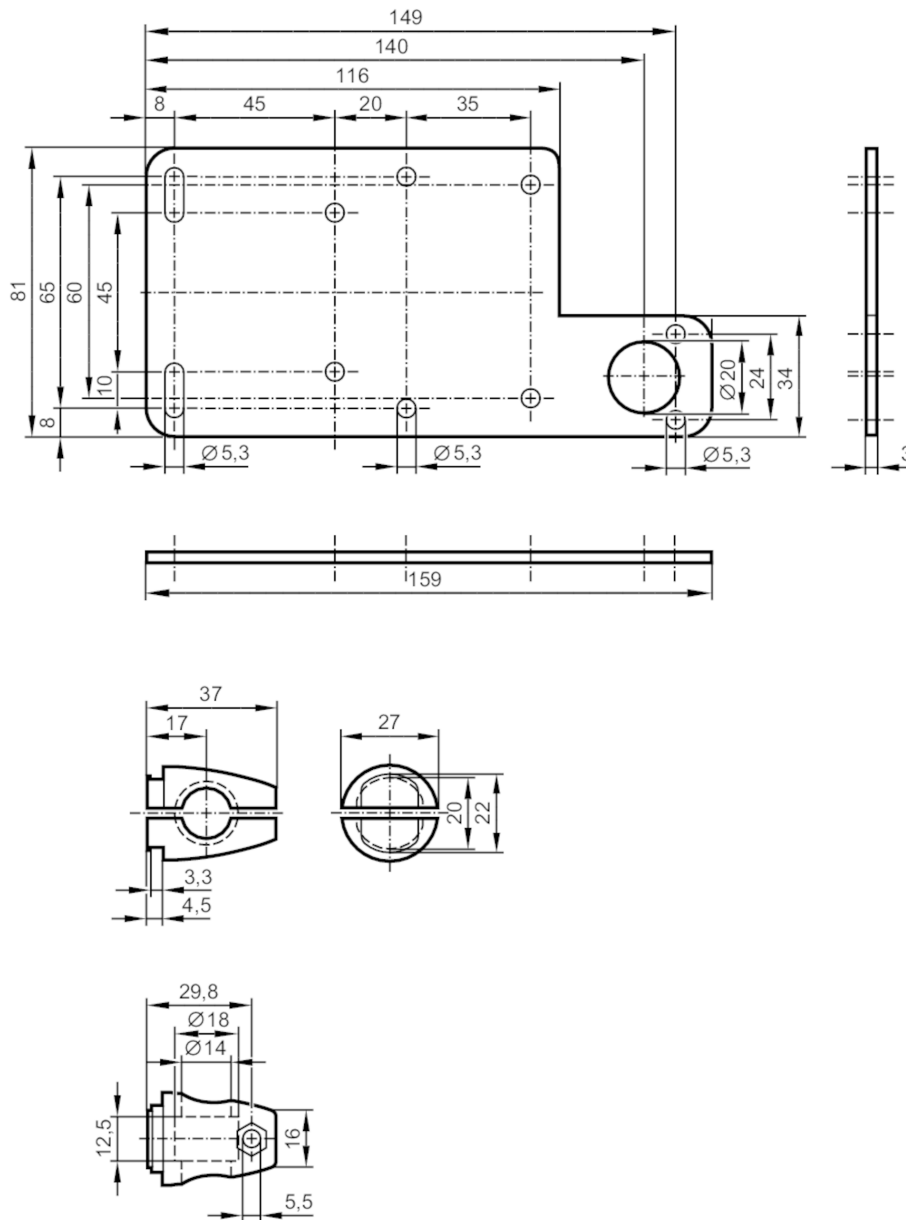

E11122

Mounting set for position sensors

MOUNTING BRACKET STRAIGHT

Application	
Design	clamp mounting, straight
Mechanical data	
Weight	[g] 311.3
Type of mounting	Mounting rod; ($\varnothing 14$ mm)
Materials	Clamp: stainless steel (1.4408); fixture: stainless steel (1.4571/316Ti)
Remarks	
Pack quantity	1 pcs.