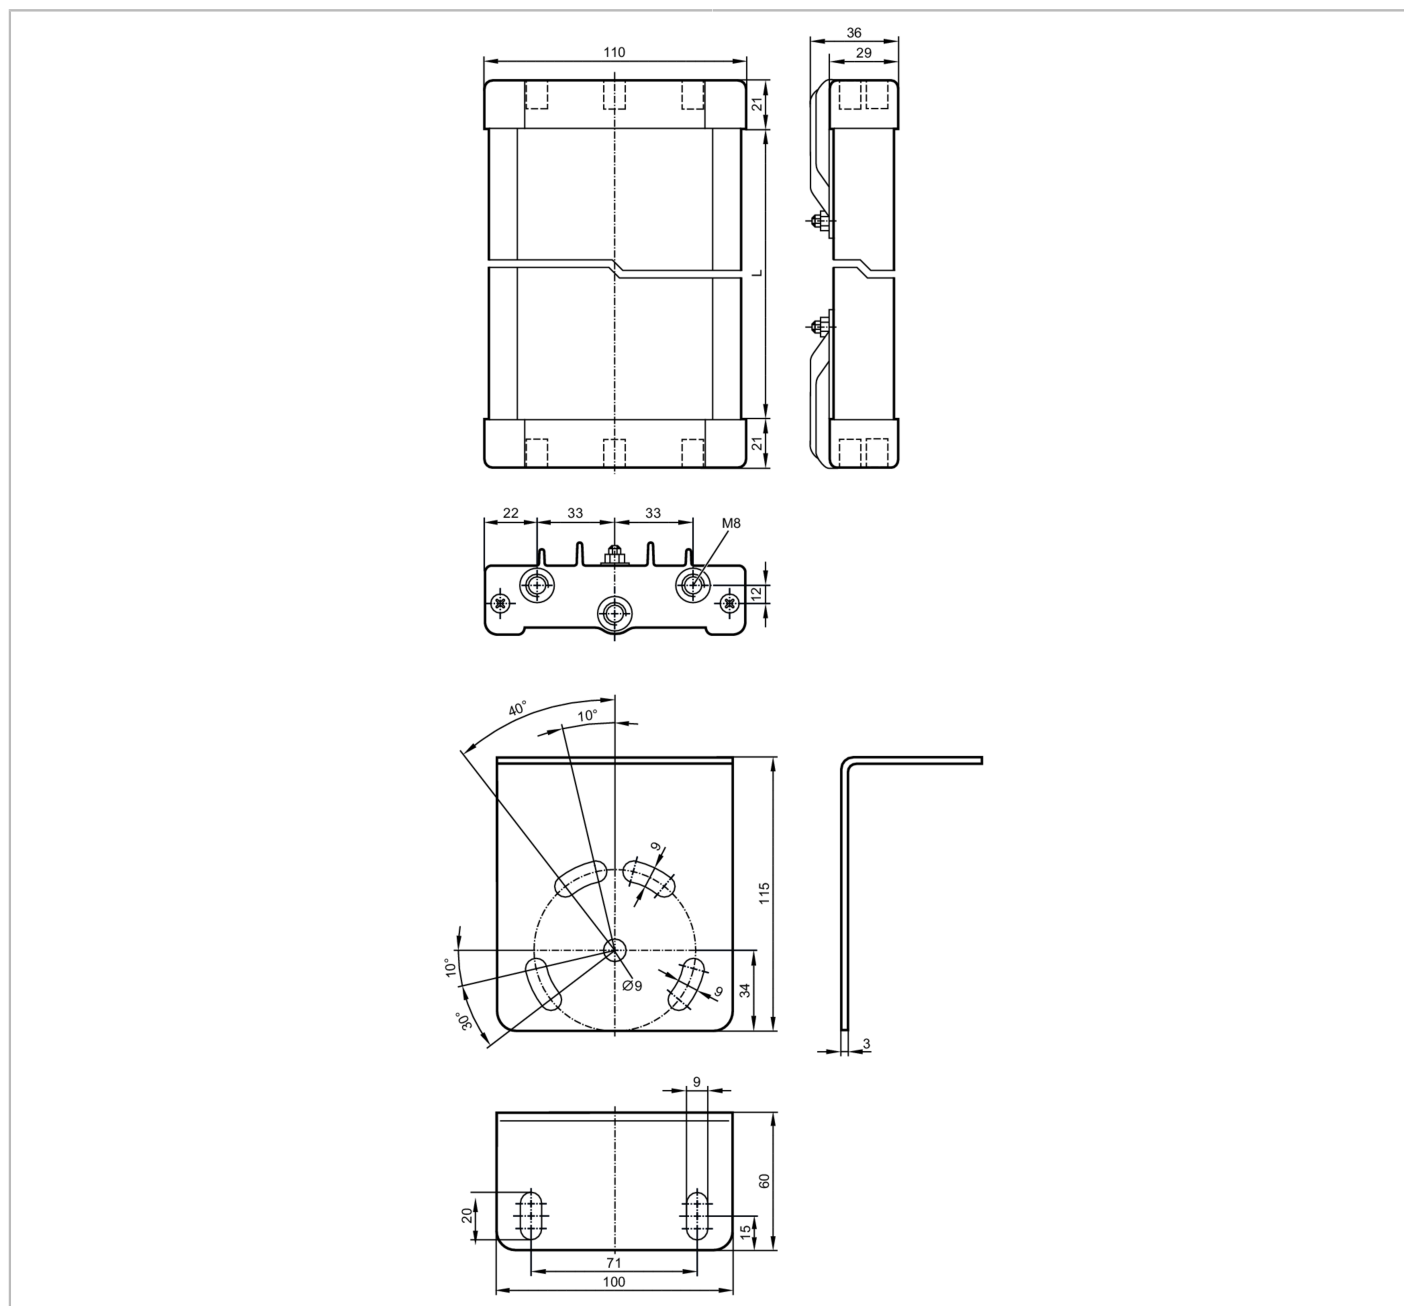

EY1005

Corner mirror for safety light grids

DEFLECTION MIRROR 885 LENGTH

Operating conditions	
Ambient temperature	[°C] -10...55
Mechanical data	
Weight	[g] 5182
Materials	aluminium epoxy-powder coated; plastics; Accessories: steel galvanised
Length	[mm] 885
Accessories	
Accessories (supplied)	screws: 4 x M8 hexagon nuts: 4 x M8 washers: 4

EY1005

Corner mirror for safety light grids

DEFLECTION MIRROR 885 LENGTH

Remarks

Pack quantity

1 pcs.