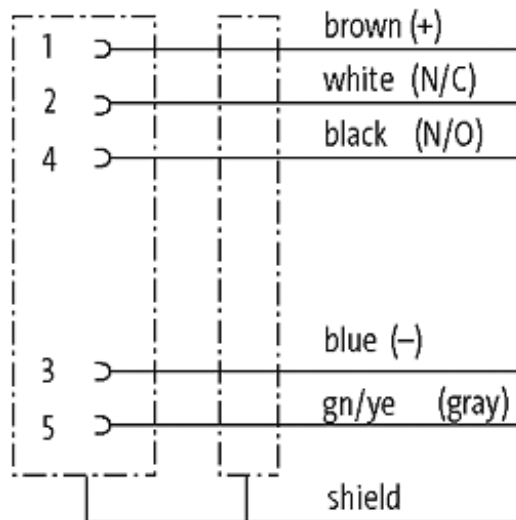

M12 female receptacle shielded rear mount

PVC 5x0,34 shielded bk UL,CSA 1,5m

Flange M12 female

5-pole, shielded

Rear mounting

Mounting nut

With open ended wires

Further cable lengths on request. The resistance to aggressive media should be individually tested for your application. Further details on request.

[Link to Product](#)

Illustration

Female

Product may differ from Image