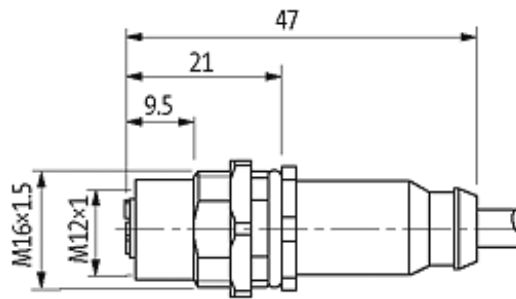

M12 female receptacle shielded rear mount

PVC 5x0,34 shielded bk UL,CSA 1,5m

Flange M12 female

5-pole, shielded

Rear mounting

Mounting nut

With open ended wires

Further cable lengths on request. The resistance to aggressive media should be individually tested for your application. Further details on request.

[Link to Product](#)

Illustration

Female

Product may differ from Image