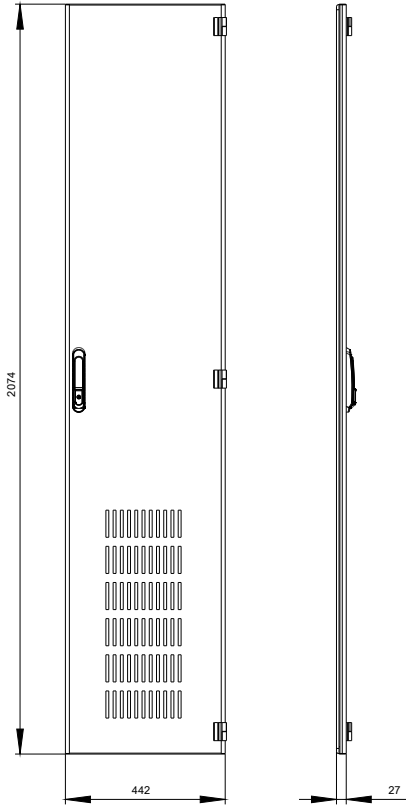

Information- and Downloadcenter (Catalogs, Brochures,...)

<http://www.siemens.com/lowvoltage/catalogs>

Industry Mall (Online ordering system)

<https://eb.automation.siemens.com/mall/en/WW/Catalog/Product/8MF12702UT141BA2>

Service&Support (Manuals, Certificates, Characteristics, FAQs,...)

<http://support.automation.siemens.com/WW/view/en/8MF12702UT141BA2/all>

Image database (product images, 2D dimension drawings, 3D models, device circuit diagrams, ...)

<http://www.automation.siemens.com/bilddb/cax_en.aspx?mfb=8MF12702UT141BA2>

CAX-Online-Generator

<http://www.siemens.com/cax>

Tender specifications

<http://ausschreibungstexte.siemens.com/tiplv>