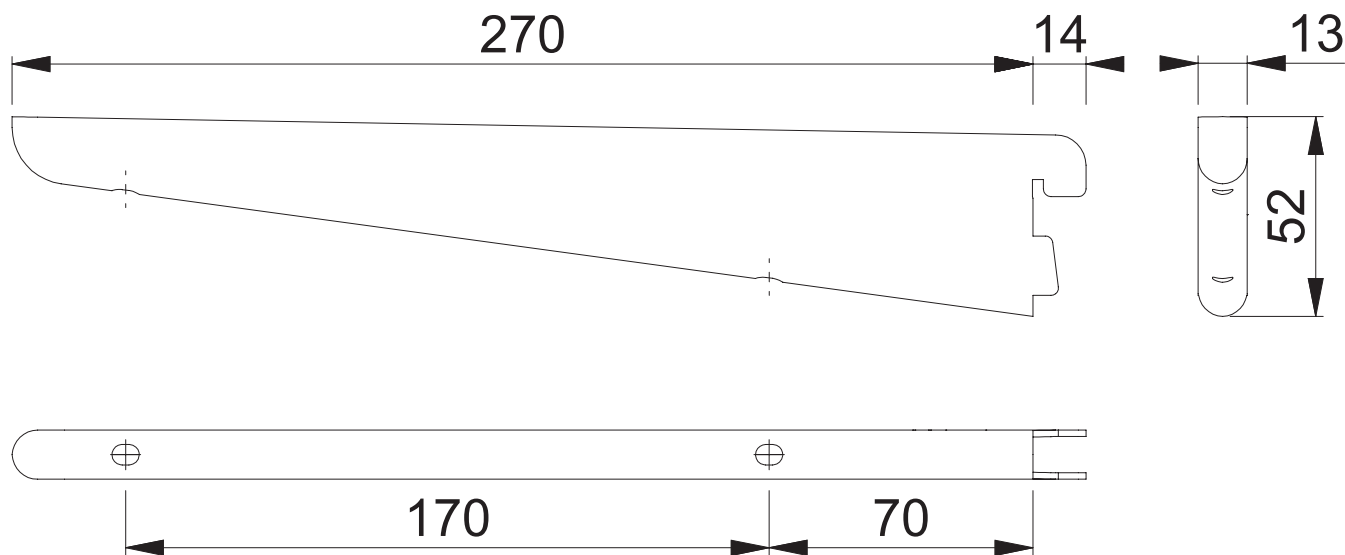

AR-B270 (270mm Bracket)

These documents are property of HOPPE (UK), Wolverhampton and are protected by both copyright and fair trade law. Any reproduction, reprint, copying, passing on to third parties and whichever use of these documents or parts thereof is prohibited, except with prior written consent of HOPPE.

Scale 1:2	Name J. Renhard	Date 10.03.15	Drawing No: c9502004e001	ARRONE The Complete Range
--------------	--------------------	------------------	-----------------------------	-------------------------------------