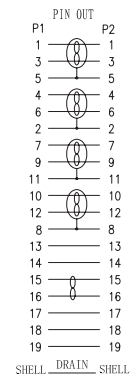

High Speed 4K UHD HDMI Lead Male to Male, Gold Plated

pro-SIGNAL

RoHS
Compliant

Specifications

Connector Type A	: HDMI Plug (19 pin)
Connector Type B	: HDMI Plug (19 pin)
Conductor Resistance	: 5Ω Max.
Insulation Resistance	: 10MΩ Min.
Jacket Colour	: Black

Diagram

Notes:

Material:

HDMI Cable: [[1/0.256BC×2C+1/0.256BC×1C+AM)×4PCs+1/0.256BC×1P+1/0.256BC×5C)+AM+D(7/0.256BC)+B(16/8/0.12ALM)+Black PVC Jacket; OD: 6mm ±0.2mm

HDMI 19 Pin Type A Male: Black Insulation, Gold Plated Contacts, Nickel Plated Shell

All Hood: Molded Black PVC

HDTV-DVD Test: 1080P

Part Number Table

Description	Length (L)	Part Number
High Speed 4K UHD HDMI Lead, Male to Male, Gold Plated, Black	7m	PSG91319

Important Notice : This data sheet and its contents (the "Information") belong to the members of the AVNET group of companies (the "Group") or are licensed to it. No licence is granted for the use of it other than for information purposes in connection with the products to which it relates. No licence of any intellectual property rights is granted. The Information is subject to change without notice and replaces all data sheets previously supplied. The Information supplied is believed to be accurate but the Group assumes no responsibility for its accuracy or completeness, any error in or omission from it or for any use made of it. Users of this data sheet should check for themselves the Information and the suitability of the products for their purpose and not make any assumptions based on information included or omitted. Liability for loss or damage resulting from any reliance on the Information or use of it (including liability resulting from negligence or where the Group was aware of the possibility of such loss or damage arising) is excluded. This will not operate to limit or restrict the Group's liability for death or personal injury resulting from its negligence. pro-SIGNAL is the registered trademark of Premier Farnell Limited 2019.