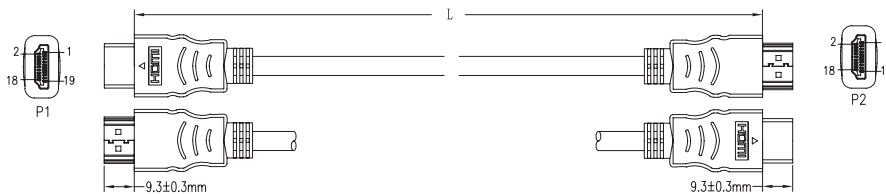

High Speed 4K UHD HDMI Lead Male to Male, Gold Plated

pro-SIGNAL

RoHS
Compliant

Specifications

Connector Type A	: HDMI Plug (19 pin)
Connector Type B	: HDMI Plug (19 pin)
Conductor Resistance	: 5Ω Max.
Insulation Resistance	: 10MΩ Min.
Jacket Colour	: Black

Diagram

Notes:

Material:

HDMI Cable: [[1/0.256BC×2C+1/0.256BC×1C+AM)×4PCs+1/0.256BC×1P+1/0.256BC×5C)+AM+D(7/0.256BC)+B(16/8/0.12ALM)+Black PVC Jacket; OD: 6mm ±0.2mm

HDMI 19 Pin Type A Male: Black Insulation, Gold Plated Contacts, Nickel Plated Shell

All Hood: Molded Black PVC

HDTV-DVD Test: 1080P

Part Number Table

Description	Length (L)	Part Number
High Speed 4K UHD HDMI Lead, Male to Male, Gold Plated, Black	7m	PSG91319

Important Notice : This data sheet and its contents (the "Information") belong to the members of the AVNET group of companies (the "Group") or are licensed to it. No licence is granted for the use of it other than for information purposes in connection with the products to which it relates. No licence of any intellectual property rights is granted. The Information is subject to change without notice and replaces all data sheets previously supplied. The Information supplied is believed to be accurate but the Group assumes no responsibility for its accuracy or completeness, any error in or omission from it or for any use made of it. Users of this data sheet should check for themselves the Information and the suitability of the products for their purpose and not make any assumptions based on information included or omitted. Liability for loss or damage resulting from any reliance on the Information or use of it (including liability resulting from negligence or where the Group was aware of the possibility of such loss or damage arising) is excluded. This will not operate to limit or restrict the Group's liability for death or personal injury resulting from its negligence. pro-SIGNAL is the registered trademark of Premier Farnell Limited 2019.