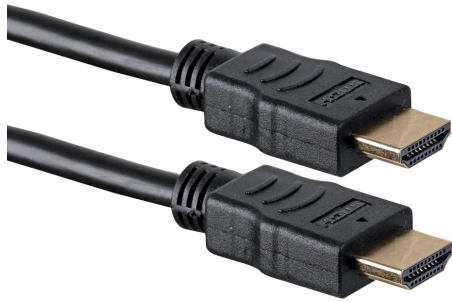

High Speed 4K UHD HDMI Lead Male to Male, Gold Plated

pro-SIGNAL

RoHS
Compliant

Specifications

Connector Type A	: HDMI Plug (19 pin)
Connector Type B	: HDMI Plug (19 pin)
Conductor Resistance	: 5Ω Max.
Insulation Resistance	: 10MΩ Min.
Jacket Colour	: Black

Diagram

Notes:

Material:

HDMI Cable: [[1/0.256BC×2C+1/0.256BC×1C+AM)×4PCs+1/0.256BC×1P+1/0.256BC×5C)+AM+D(7/0.256BC)+B(16/8/0.12ALM)+Black PVC Jacket; OD: 6mm ±0.2mm

HDMI 19 Pin Type A Male: Black Insulation, Gold Plated Contacts, Nickel Plated Shell

All Hood: Molded Black PVC

HDTV-DVD Test: 1080P

Part Number Table

Description	Length (L)	Part Number
High Speed 4K UHD HDMI Lead, Male to Male, Gold Plated, Black	7m	PSG91319

Important Notice : This data sheet and its contents (the "Information") belong to the members of the AVNET group of companies (the "Group") or are licensed to it. No licence is granted for the use of it other than for information purposes in connection with the products to which it relates. No licence of any intellectual property rights is granted. The Information is subject to change without notice and replaces all data sheets previously supplied. The Information supplied is believed to be accurate but the Group assumes no responsibility for its accuracy or completeness, any error in or omission from it or for any use made of it. Users of this data sheet should check for themselves the Information and the suitability of the products for their purpose and not make any assumptions based on information included or omitted. Liability for loss or damage resulting from any reliance on the Information or use of it (including liability resulting from negligence or where the Group was aware of the possibility of such loss or damage arising) is excluded. This will not operate to limit or restrict the Group's liability for death or personal injury resulting from its negligence. pro-SIGNAL is the registered trademark of Premier Farnell Limited 2019.