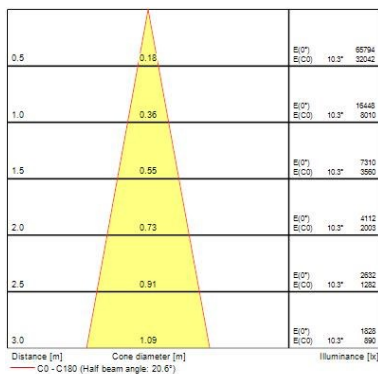

Beacon LED XXL

BEACON XXL NB O/B DIM 4K L3 WHT
2093035

IP rating	IP20
Diffuser finish	Diffuse
Diffuser material	PMMA Acrylic
Reflector finish	None
Nominal Product Length (mm)	85
Nominal Product Width (mm)	168
Nominal Product Height (mm)	205
Nominal Product Diameter (mm)	113
Weight (kg)	1.415

Packaging

Single packaging type	Carton
Product EAN number	5025768930357
Packaging single length / height (cm)	25.0
Packaging single width (cm)	19.5
Packaging single depth (cm)	20.0
DUN14 (outer)	05025768930357
Units per outer package	1
Packaging outer length / height (cm)	25.0
Packaging outer width (cm)	19.5
Packaging outer depth (cm)	20.0

PHOTOMETRY

TECHNICAL DRAWINGS