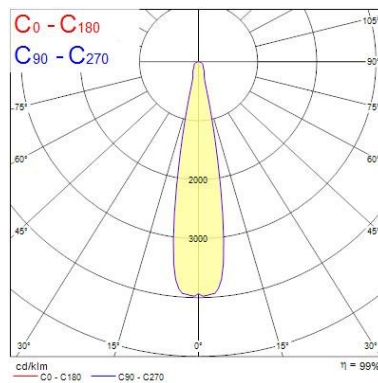

Beacon LED XXL

BEACON XXL NB O/B DIM 4K L3 WHT
2093035

IP rating	IP20
Diffuser finish	Diffuse
Diffuser material	PMMA Acrylic
Reflector finish	None
Nominal Product Length (mm)	85
Nominal Product Width (mm)	168
Nominal Product Height (mm)	205
Nominal Product Diameter (mm)	113
Weight (kg)	1.415

Packaging

Single packaging type	Carton
Product EAN number	5025768930357
Packaging single length / height (cm)	25.0
Packaging single width (cm)	19.5
Packaging single depth (cm)	20.0
DUN14 (outer)	05025768930357
Units per outer package	1
Packaging outer length / height (cm)	25.0
Packaging outer width (cm)	19.5
Packaging outer depth (cm)	20.0

PHOTOMETRY

TECHNICAL DRAWINGS