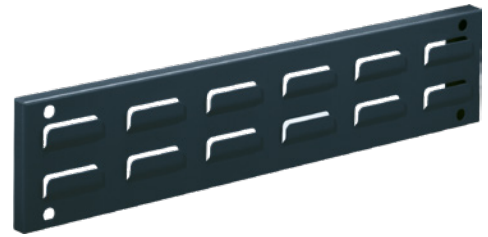

Slotted panel wall rail

® RasterPlan

Application:

For fixing on the wall above workbenches, assembly tables etc.

Version:

- 1.25 mm sheet steel with embossed slots
- Edge folded all round and stiffened with support members
- Surface: plastic-coated
- Other colours are deliverable on request: Slate grey RAL 7015; traffic yellow RAL 1023; light blue RAL 5012; jet black RAL 9005

Art. no.	50638 655
Design	Transverse
Height	100 mm
Width	460 mm
Material	Sheet steel
Colour	Anthracite grey RAL 7016

EAN-Code

4251142241981