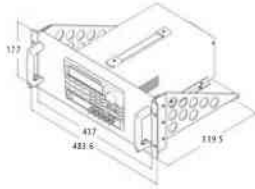

GRA-407 Rack Mount Kit

For: PSM-Series, PST-Series