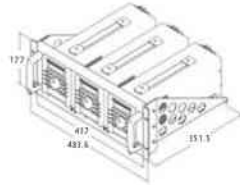

ACCESSORIES

PEL-002 Rack Mount Kit

For: PEL-2000A Series

GRA-409 Rack Mount Kit

For: APS-1102A

GRA-403 Rack Mount Kit

For: PSH-Series

GRA-410-J Rack Mount Kit (JIS)