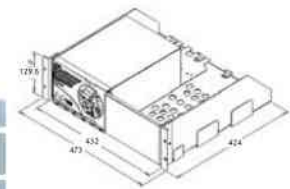

GRA-424 Rack Mount Kit

For: PSB-2000 Series