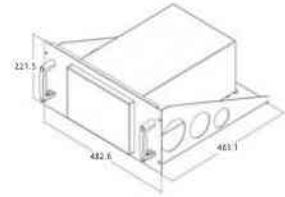

ACCESSORIES

PEL-002 Rack Mount Kit

For: PEL-2000A Series

GRA-409 Rack Mount Kit

For: APS-1102A

GRA-403 Rack Mount Kit

For: PSH-Series

GRA-410-J Rack Mount Kit (JIS)