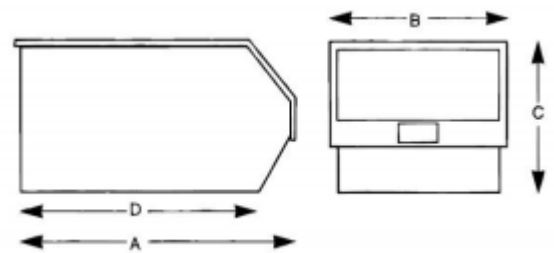

### Mechanical Specifications

<b>Volume</b>	1.27 litres
<b>Maximum Container Stack Height</b>	5mm
<b>Maximum Stack Load Capacity</b>	12kg
<b>Weight</b>	8kg

External dimensions	
<b>Dimension</b>	167mm x 101mm x 76mm
<b>Depth</b>	167mm (Overall)
<b>Width</b>	101mm (Overall)
<b>Height</b>	76mm (Overall)
<b>Base Length</b>	143mm (Overall)

Internal dimensions	
Dimension	154mm x 88mm x 63mm
Depth	154mm
Width	88mm
Height	63mm
Base Length	131mm

**Operation Environment Specifications**

Operating Temperature Range	-15°C to 50°C
-----------------------------	---------------

**Approvals**

Compliance/Certifications	BS IEC 61340-5-1:2007
---------------------------	-----------------------

All Dimensions in mm	SIZE 1	SIZE 2	SIZE 3	SIZE 4	SIZE 5	SIZE 6	SIZE 7
(A) Overall Length	90	167	240	350	350	376	510
(B) Overall Width	100	101	150	205	205	419	315
(C) Overall Height	50	76	130	130	181	180	200
(D) Overall Base Length	64	143	200	300	300	310	450
(A) Internal Length	80	154	223	330	330	350	470
(B) Internal Width	88	88	128	179	177	378	270
(C) Internal Height	42	63	120	117	167	164	188
(D) Internal Base Length	65	131	188	287	287	295	435
Volumes (Litres)	0.46	1.27	4.6	9.1	12.8	28.3	31.4
Maximum Container Stack Height – (See Details Opposite)	7	5	4	6	4	8	6
Maximum Stack Load Capacity (kg)	12	12	30	36	45	60	42