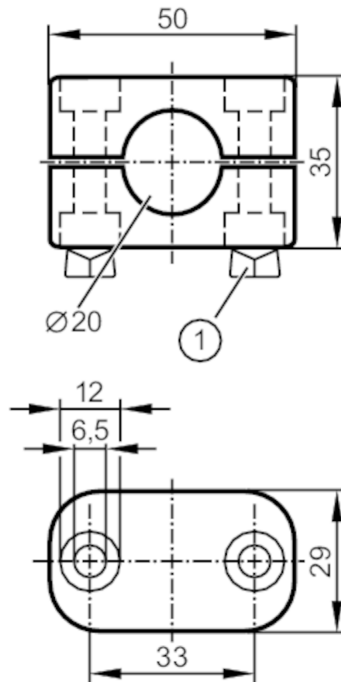

## Mounting clamp

Mounting Set D20

1 nuts for C-type profile rails

### Mechanical data

Weight	[g]	67.2
Dimensions	[mm]	35 x 50 x 29
Inside diameter	[mm]	20
Materials		PA

### Accessories

Accessories (supplied)	socket head screws: 2 x M6 x 30
	spring washers: 2
	nuts for C-type profile rails: 2 x SW 11 mm