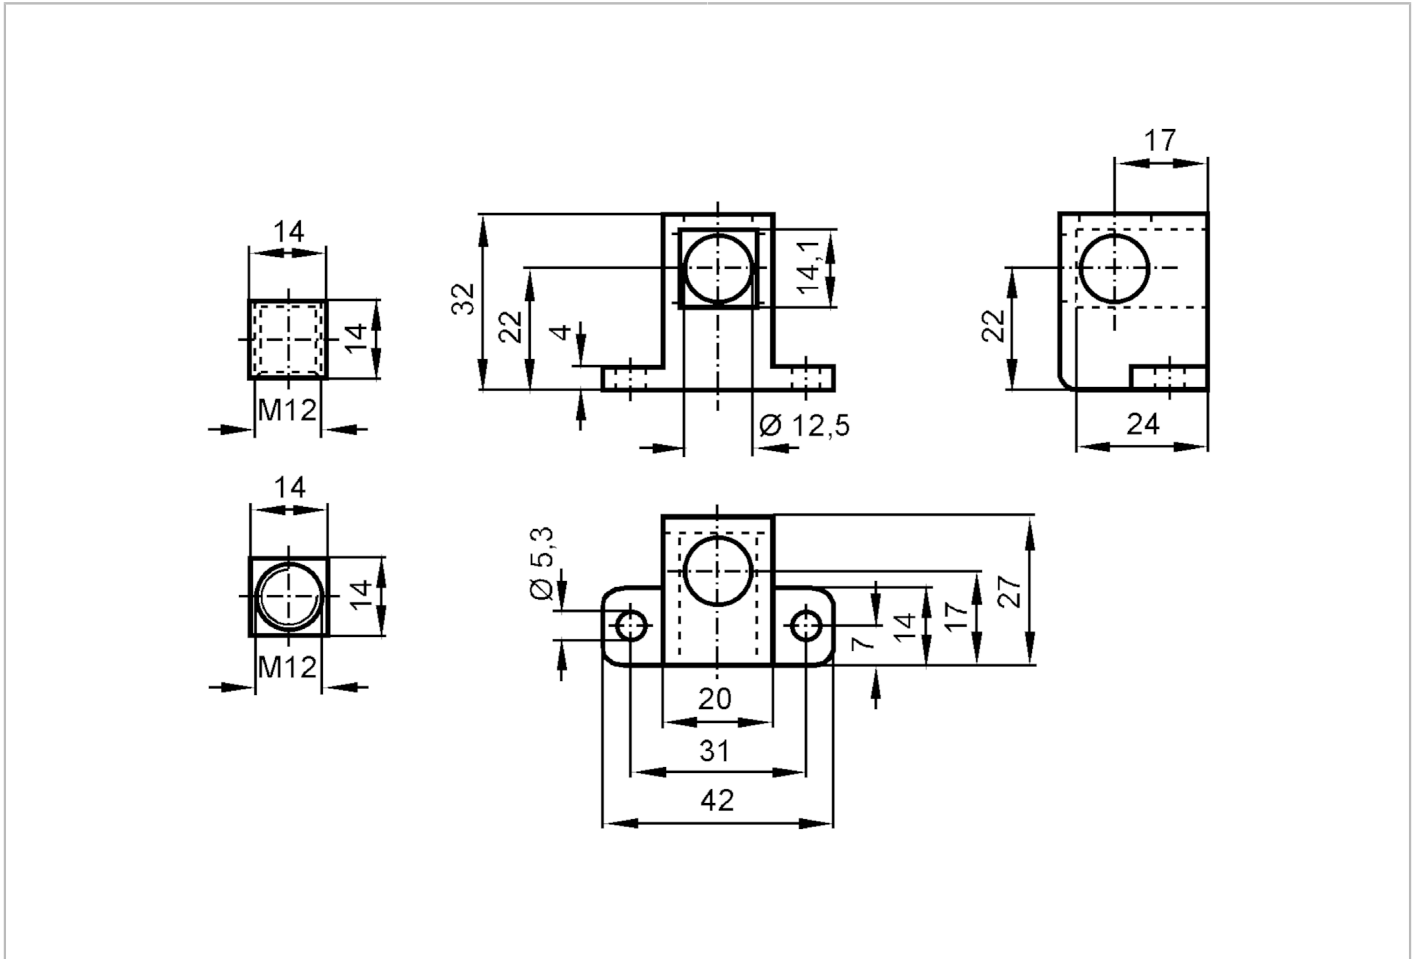

E20952

Mounting cube for aluminium profiles

SYSTEM COMPONENT CUBE

Mechanical data	
Weight [g]	106.5
Type of mounting	aluminium profile
Dimensions [mm]	M12
Thread designation	M12
Materials	diecast zinc
Remarks	
Pack quantity	1 pcs.