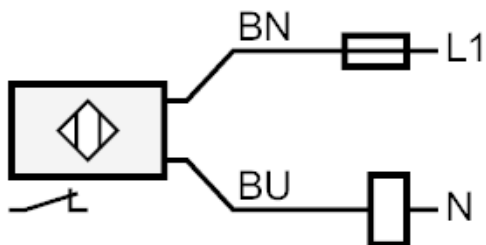

IF0006

Inductive sensor

IFA2002-BBOW

Electrical connection

Cable: 2 m, PVC; 2 x 0.5 mm²

Connection

Note miniature fuse to IEC60127-2 sheet 1 $\leq$ 2 A fast acting

Core colours :

BN = brown

BU = blue