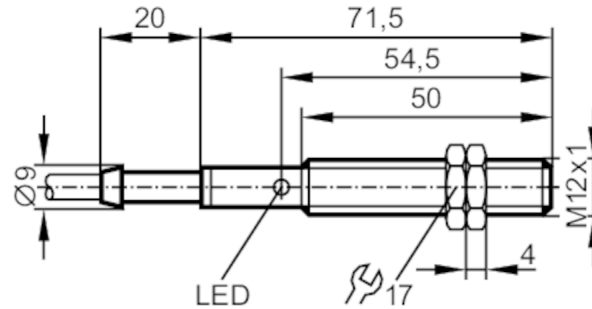

### Product characteristics

Output function		normally closed
Sensing range	[mm]	2
Housing		threaded type
Dimensions	[mm]	M12 x 1 / L = 71.5