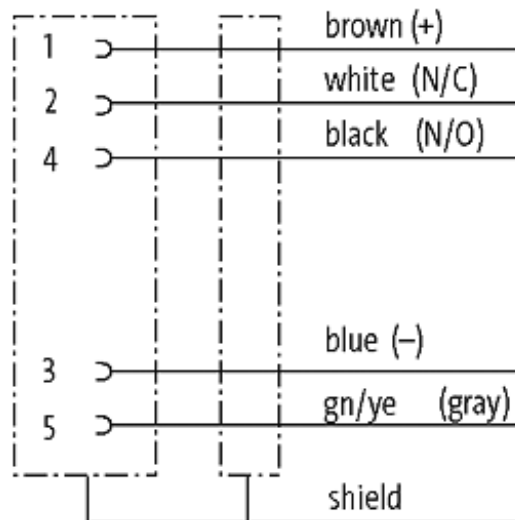

M12 female receptacle shielded rear mount

PUR 5x0,34 shielded bk UL,CSA+drag chain 1,5m

Flange M12 female
5-pole, shielded
Rear mounting
Mounting nut
With open ended wires

Further cable lengths on request. The resistance to aggressive media should be individually tested for your application. Further details on request.

[Link to Product](#)

Illustration