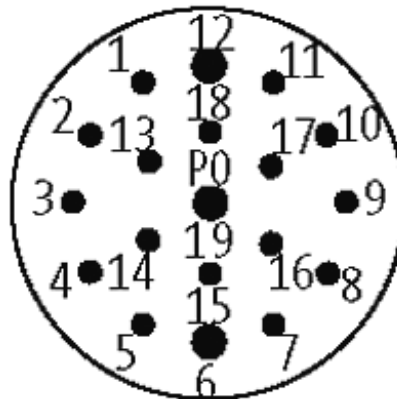

M23 FEMALE, 90° 19 POLE

PUR 8x0,34+3X0.75 GRAY, drag ch 30m

M23

Female 90°

19-pole

11-pole used

for 4-way distribution boxes, 5-pole

Further cable lengths on request. Plastic housings with good resistance against chemicals and oils. The resistance to aggressive media should be individually tested for your application. Further details on request.

[Link to Product](#)**Illustration**

15	white
7	gray/pink
5	green
4	red/blue
	yellow
16	white/green
8	gray
3	brown/green
14	brown 1.0 mm ²
19	blue 1.0 mm ²
6	green/yellow 1.0 mm ²
12	

Female

Product may differ from Image

Cables

Cable number	363
No./diameter of wires	8×0.34 + 3×0.75 mm ²
C-track properties	2 Mio.
Jacket Color	gray
Shore hardness outer jacket	85 ± 5A
Material (jacket)	PUR/PVC
Outer diameter	approx. 9.1 mm
Bend radius (fixed)	10 × outer Ø
Bend radius (moving)	12 × outer Ø
Temperature range (fixed)	-30...+80 °C
Temperature range (mobile)	-5...+70 °C