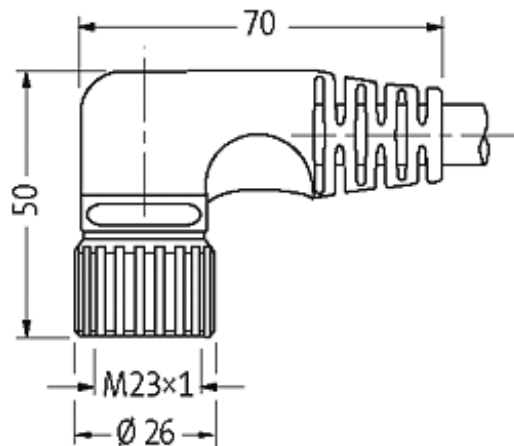

M23 FEMALE, 90° 19 POLE

PUR 8x0,34+3X0.75 GRAY, drag ch 30m

M23

Female 90°

19-pole

11-pole used

for 4-way distribution boxes, 5-pole

Further cable lengths on request. Plastic housings with good resistance against chemicals and oils. The resistance to aggressive media should be individually tested for your application. Further details on request.

[Link to Product](#)**Illustration**

15	white
7	gray/pink
5	green
4	red/blue
	yellow
16	white/green
8	gray
3	brown/green
14	brown 1.0 mm ²
19	blue 1.0 mm ²
6	green/yellow 1.0 mm ²
12	

Female

Product may differ from Image

Cables

Cable number	363
No./diameter of wires	8×0.34 + 3×0.75 mm ²
C-track properties	2 Mio.
Jacket Color	gray
Shore hardness outer jacket	85 ± 5A
Material (jacket)	PUR/PVC
Outer diameter	approx. 9.1 mm
Bend radius (fixed)	10 × outer Ø
Bend radius (moving)	12 × outer Ø
Temperature range (fixed)	-30...+80 °C
Temperature range (mobile)	-5...+70 °C