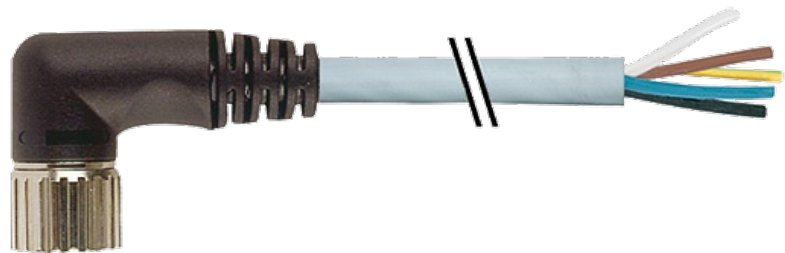

M23 FEMALE, 90° 19 POLE

PUR 8x0,34+3X0.75 GRAY, drag ch 30m

M23

Female 90°

19-pole

11-pole used

for 4-way distribution boxes, 5-pole

Further cable lengths on request. Plastic housings with good resistance against chemicals and oils. The resistance to aggressive media should be individually tested for your application. Further details on request.

[Link to Product](#)**Illustration**

15	white
7	gray/pink
5	green
4	red/blue
	yellow
16	white/green
8	gray
3	brown/green
14	brown 1.0 mm ²
19	blue 1.0 mm ²
6	green/yellow 1.0 mm ²
12	

Female

Product may differ from Image

Cables

Cable number	363
No./diameter of wires	8×0.34 + 3×0.75 mm ²
C-track properties	2 Mio.
Jacket Color	gray
Shore hardness outer jacket	85 ± 5A
Material (jacket)	PUR/PVC
Outer diameter	approx. 9.1 mm
Bend radius (fixed)	10 × outer Ø
Bend radius (moving)	12 × outer Ø
Temperature range (fixed)	-30...+80 °C
Temperature range (mobile)	-5...+70 °C