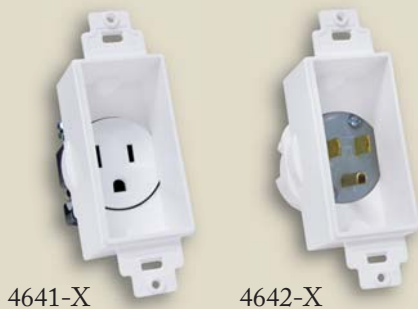

Décor Recessed Receptacle and Power Inlet

COMPONENTS

Use MIDLITE's® innovative patent pending Décor In-Wall Power Solution, 125V, 15 amp to install power and low voltage cables behind your flat panel TV and audio and video devices.

- Provides an affordable in wall power solution behind your flat panel TVs
- Perfect for retro-fit construction projects
- Easy to install
- Configurable Décor Power Modules
- Gang with your own custom décor plates
- Available in Single and Double Gang Kits
- Includes 5 year warranty
- Conforms to UL STD 514D and Certified CSA 22.2 42.1-00 Meets National Electric Code Requirements
- Can be used with remote Surge/Power Conditioner to HDTV.
- Available in White, Light Almond, Ivory, and Black

Patented and Multiple Patents Pending

Best Economy Solution!
Future Proof—Meets ANSI/NEMA WD6 Electrical Box Sizes

Part No. Description

Décor Recessed Receptacle	
4641-W	White Décor Recessed Receptacle, w/screw hardware
4641-LA	Light Almond Décor Recessed Receptacle, w/screw hardware
4641-IV	Ivory Décor Recessed Receptacle, w/screw hardware
4641-B	Black Décor Recessed Receptacle, w/screw hardware

Décor Power Inlet	
4642-W	White Décor Recessed Power Inlet, w/screw hardware
4642-LA	Light Almond Décor Recessed Power Inlet, w/screw hardware
4642-I	Ivory Décor Recessed Power Inlet, w/screw hardware
4642-B	Black Décor Recessed Power Inlet, w/screw hardware