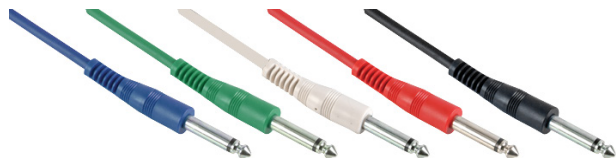

6.35mm Mono Adapter Plug to Plug

PULSE

Features

- Soft touch, flexible PVC cable
- Moulded body and strain relief

Specifications

Connector Type A : 6.35mm Mono Plug
Connector Type B : 6.35mm Mono Plug
Cable Length : 6m

Diagram

Part Number Table

Description	Colour	Part Number
6.35mm (1/4") Mono Jack to Jack Guitar Lead, 6m	Black	PLS00400
	Red	PLS00401
	White	PLS00402
	Green	PLS00403
	Blue	PLS00404

Dimensions : Millimetres