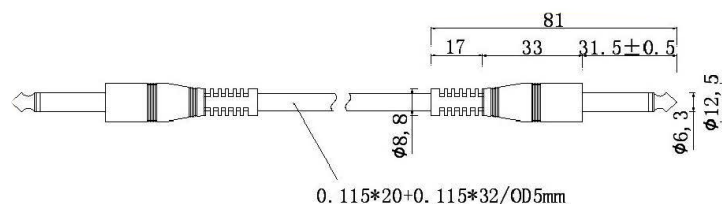

6.35mm Mono Adapter Plug to Plug

PULSE

Features

- Soft touch, flexible PVC cable
- Moulded body and strain relief

Specifications

Connector Type A : 6.35mm Mono Plug
Connector Type B : 6.35mm Mono Plug
Cable Length : 6m

Diagram

Part Number Table

Description	Colour	Part Number
6.35mm (1/4") Mono Jack to Jack Guitar Lead, 6m	Black	PLS00400
	Red	PLS00401
	White	PLS00402
	Green	PLS00403
	Blue	PLS00404

Dimensions : Millimetres