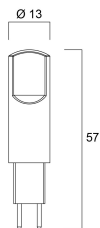

TECHNICAL DRAWINGS