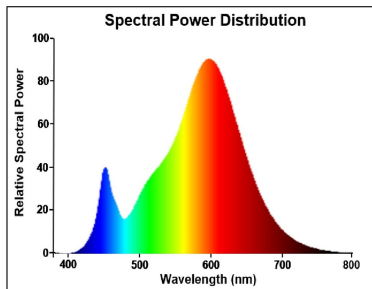

ToLEDo GY6.35

ToLEDo GY6.35 300LM 827 SL
0029661

DUN14 (outer)	15410288296613
Units per outer package	48
Packaging outer length / height (cm)	34.6
Packaging outer width (cm)	28.2
Packaging outer depth (cm)	20.8

Safety data

Optimal operating condition (°C)	-20-40
Breakage cleaning instructions	Not applicable
Special purpose lamp	No
Dry applications use only	Yes
Suitable for household illumination	Yes
Safety message	Suitable for approved transf./dimmers

PHOTOMETRY

TECHNICAL DRAWINGS