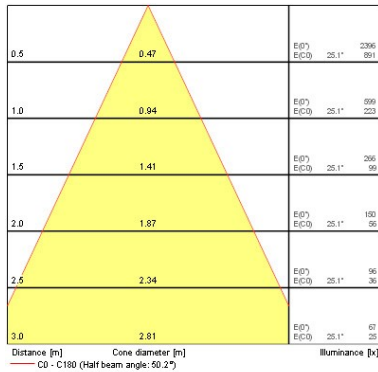

Myriad V - Housing only MYRIAD HOUSING 4000K 2050663

Packaging outer width (cm)	15.0
Packaging outer depth (cm)	17.5

PHOTOMETRY

TECHNICAL DRAWINGS