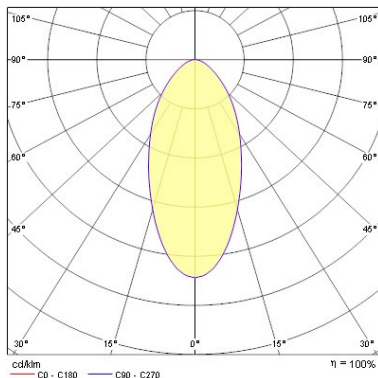

Optical data

Fixture luminous flux (lm)	1093
Luminaire efficacy (lm/W)	70
LOR (%)	100
Colour temperature (K)	4000
Light colour	Neutral White
CRI (Ra)	90
Adjustable chromaticity	N
Beam Angle (°)	30
Distribution type	Symmetric

Physical data

IP rating	IP20
IK rating	IK02
Nominal Product Length (mm)	76
Nominal Product Width (mm)	76
Nominal Product Height (mm)	72
Nominal Product Diameter (mm)	76
Cutout Dimensions (W x L in mm or Diameter in mm)	75
Weight (kg)	0.37
Recessed Depth (mm)	72

Myriad V - Housing only MYRIAD HOUSING 4000K 2050663

Packaging outer width (cm)	15.0
Packaging outer depth (cm)	17.5

PHOTOMETRY

TECHNICAL DRAWINGS

Myriad V - Housing only
MYRIAD HOUSING 4000K
2050663