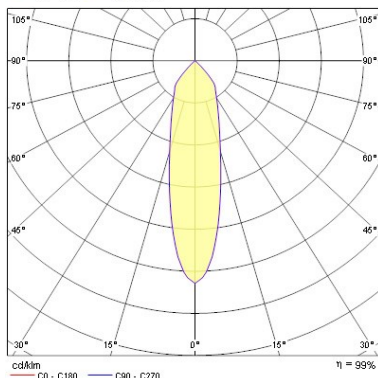

Optical data

Fixture luminous flux (lm)	1093
Luminaire efficacy (lm/W)	70
LOR (%)	100
Colour temperature (K)	4000
Light colour	Neutral White
CRI (Ra)	90
Adjustable chromaticity	N
Beam Angle (°)	30
Distribution type	Symmetric

Physical data

IP rating	IP20
IK rating	IK02
Nominal Product Length (mm)	76
Nominal Product Width (mm)	76
Nominal Product Height (mm)	72
Nominal Product Diameter (mm)	76
Cutout Dimensions (W x L in mm or Diameter in mm)	75
Weight (kg)	0.37
Recessed Depth (mm)	72

Myriad V - Housing only MYRIAD HOUSING 4000K 2050663

Packaging outer width (cm)	15.0
Packaging outer depth (cm)	17.5

PHOTOMETRY

TECHNICAL DRAWINGS

Myriad V - Housing only
MYRIAD HOUSING 4000K
2050663