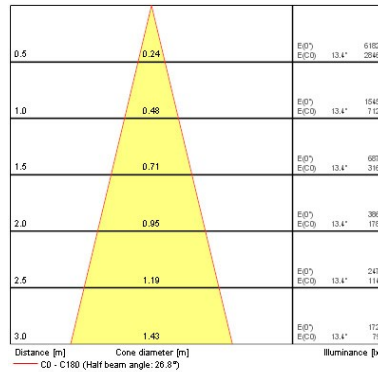

Myriad V - Housing only MYRIAD HOUSING 4000K 2050663

Packaging outer width (cm)	15.0
Packaging outer depth (cm)	17.5

PHOTOMETRY

TECHNICAL DRAWINGS