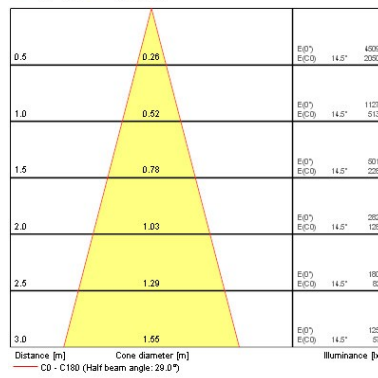

Myriad V - Housing only MYRIAD HOUSING 4000K 2050663

Packaging outer width (cm)	15.0
Packaging outer depth (cm)	17.5

PHOTOMETRY

TECHNICAL DRAWINGS