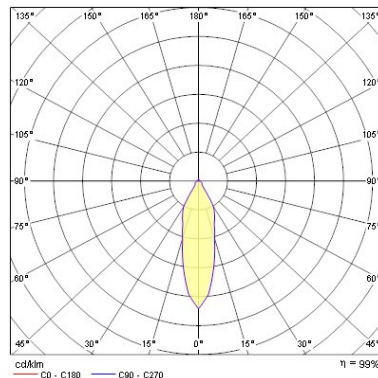

Optical data

Fixture luminous flux (lm)	1093
Luminaire efficacy (lm/W)	70
LOR (%)	100
Colour temperature (K)	4000
Light colour	Neutral White
CRI (Ra)	90
Adjustable chromaticity	N
Beam Angle (°)	30
Distribution type	Symmetric

Physical data

IP rating	IP20
IK rating	IK02
Nominal Product Length (mm)	76
Nominal Product Width (mm)	76
Nominal Product Height (mm)	72
Nominal Product Diameter (mm)	76
Cutout Dimensions (W x L in mm or Diameter in mm)	75
Weight (kg)	0.37
Recessed Depth (mm)	72

Myriad V - Housing only MYRIAD HOUSING 4000K 2050663

Packaging outer width (cm)	15.0
Packaging outer depth (cm)	17.5

PHOTOMETRY

TECHNICAL DRAWINGS

Myriad V - Housing only
MYRIAD HOUSING 4000K
2050663