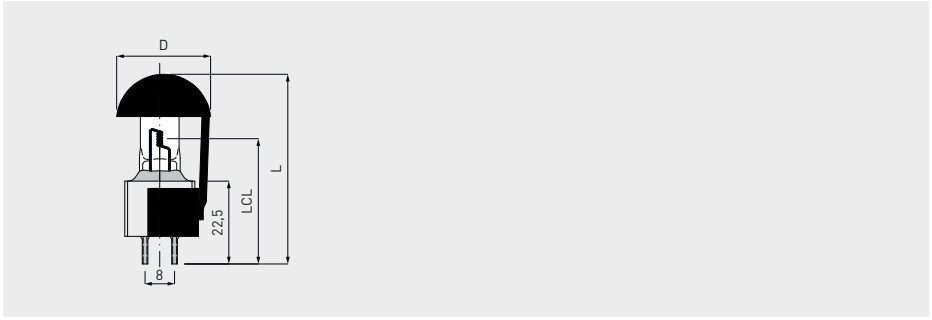

### Operation lighting

For special features, specific benefits and areas of use see page 114

Article no.	Description	V	W	Am- perage	Cap	Bulb diameter max. mm	Total length max. mm	Light centre length mm	Luminous flux lm	Average life h	Individual life h	Burning position	PU
8910002040	24V 40W axial silver cap	24	40	1.67		26	52	34	900	1,000			
8910002050	24V 50W axial silver cap	24	50	2.08		26	52	34	1,000	1,000			

Article no.	Description	V	W	Am- perage	Cap	Bulb diameter max. mm	Total length max. mm	Light centre length mm	Lumino- us flux lm	Average life h	Individual life h	Burning position	PU
00847805	22.8V 40W IRC	22.8	40		Special	12	51	36.5	1,200	800			

Article no.	Description	V	W	Am- perage	Cap	Bulb diameter D max. mm	Total length L max. mm	Light centre length mm	Lumi- nous flux lm	Average life h	Individual life h	Burning position	PU
860002450K	Halogen lamp 24V 50W ceramic/flex	24	50		Special	12	240	36.5	850	600 bei 22.8V			