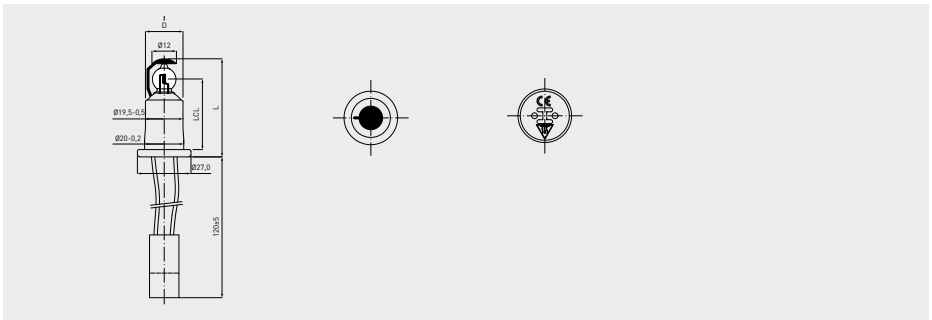

### Operation lighting

For special features, specific benefits and areas of use see page 114

Article no.	Description	V	W	Am- perage	Cap	Bulb diameter max. mm	Total length max. mm	Light centre length mm	Luminous flux lm	Average life h	Individual life h	Burning position	PU
8910002040	24V 40W axial silver cap	24	40	1.67		26	52	34	900	1,000			
8910002050	24V 50W axial silver cap	24	50	2.08		26	52	34	1,000	1,000			

Article no.	Description	V	W	Am- perage	Cap	Bulb diameter max. mm	Total length max. mm	Light centre length mm	Lumino- us flux lm	Average life h	Individual life h	Burning position	PU
00847805	22.8V 40W IRC	22.8	40		Special	12	51	36.5	1,200	800			

Article no.	Description	V	W	Am- perage	Cap	Bulb diameter D max. mm	Total length L max. mm	Light centre length mm	Lumi- nous flux lm	Average life h	Individual life h	Burning position	PU
860002450K	Halogen lamp 24V 50W ceramic/flex	24	50		Special	12	240	36.5	850	600 bei 22.8V			