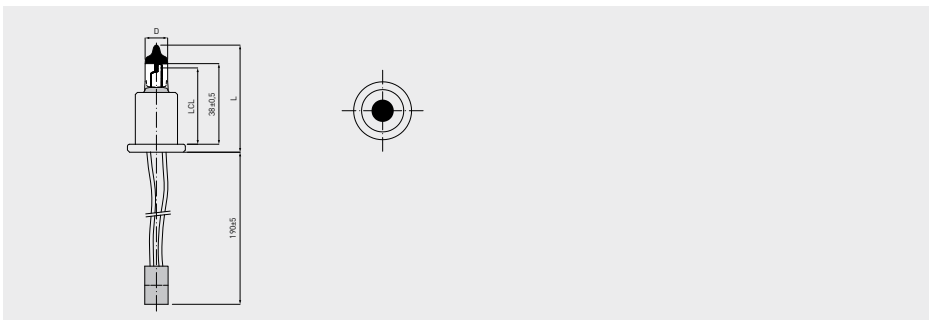

### Operation lighting

For special features, specific benefits and areas of use see page 114

Article no.	Description	V	W	Am- perage	Cap	Bulb diameter max. mm	Total length max. mm	Light centre length mm	Luminous flux lm	Average life h	Individual life h	Burning position	PU
8910002040	24V 40W axial silver cap	24	40	1.67		26	52	34	900	1,000			
8910002050	24V 50W axial silver cap	24	50	2.08		26	52	34	1,000	1,000			

Article no.	Description	V	W	Am- perage	Cap	Bulb diameter max. mm	Total length max. mm	Light centre length mm	Lumino- us flux lm	Average life h	Individual life h	Burning position	PU
00847805	22.8V 40W IRC	22.8	40		Special	12	51	36.5	1,200	800			

Article no.	Description	V	W	Am- perage	Cap	Bulb diameter D max. mm	Total length L max. mm	Light centre length mm	Lumi- nous flux lm	Average life h	Individual life h	Burning position	PU
860002450K	Halogen lamp 24V 50W ceramic/flex	24	50		Special	12	240	36.5	850	600 bei 22.8V			