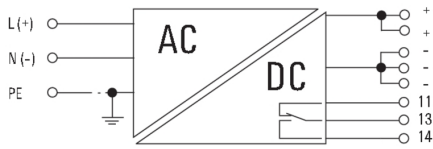

Data sheet

PROmax
PRO MAX 240W 24V 10A

Weidmüller Interface GmbH & Co. KG
Klingenbergstraße 16
D-32758 Detmold
Germany
Fon: +49 5231 14-0
Fax: +49 5231 14-292083
www.weidmueller.com

Drawings

Electric symbol