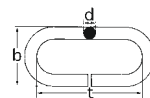

Assorted Chains

- outside use
- stainless steel

Sash-Chain