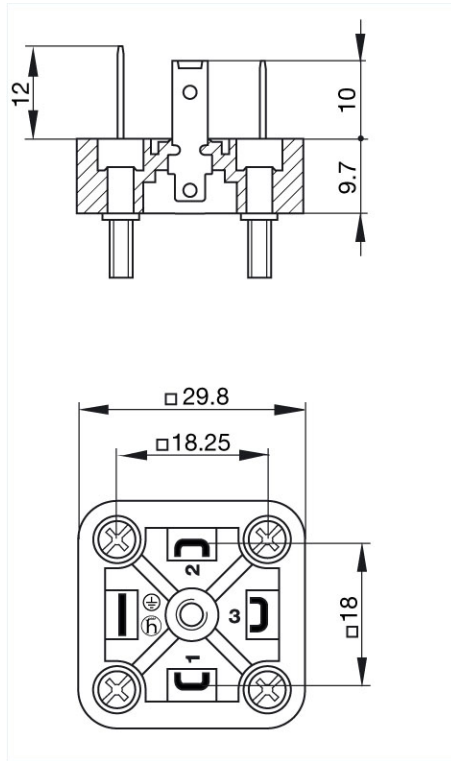

Picture
Drawing

Belden Deutschland GmbH
Im Gewerbepark 2
58579 Schalksmühle
Germany
Phone: +49 7127/14-1806
E-Mail: icos-sales@belden.com

The information published in the websites has been compiled as carefully as possible. It is subject to alteration without notice in technical as well as in price-related/commercial respect. The complete information and data were available on user documentation. Mandatory information can only be obtained by a concrete query.