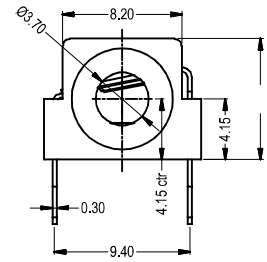

CLIFF

GOLD JACK SOCKETS

3.5mm JACK SOCKET

FCR1295G

SPECIFICATIONS

- WITHSTAND VOLTAGE: 2000V DC min
- MAXIMUM CURRENT: 5A
- TEMPERATURE RANGE: -10°C TO +70°C
- LIFE (MINIMUM): 5,000+ OPERATIONS
- CONTACT RESISTANCE <math>< 50\text{m}\Omega</math>

DESCRIPTION

CL1295G - 3.5mm Stereo Jack Socket S9/BBB with 6mm PCB legs

JACK SOCKET ACCESSORIES

FCR14422 - EMI / RFI SCREEN FOR 6.35mm JACK SOCKETS

CL14218 - BLACK COMBINED NUT/BEZEL FOR S4 TYPE JACK SOCKET

CL14218GY - GREY COMBINED NUT/BEZEL FOR S4 TYPE JACK SOCKET

CL1396 - RECESS PLATE TO ALLOW FLUSH MOUNTING OF 6.35mm JACK SOCKETS