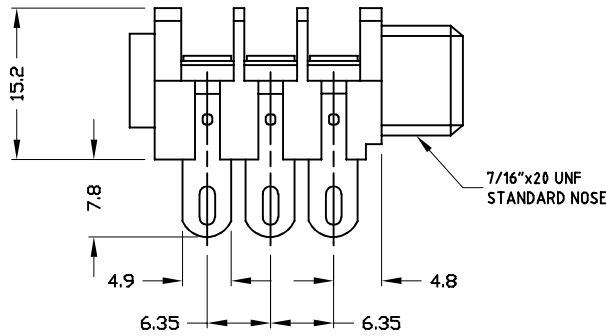

### 6.35mm JACK SOCKET

**CL11607**

**SCHMATIC**

**CL12207**

**CL12327**

**CL12345**

**SPECIFICATION**

Withstand voltage:	2000V DC Min.
Maximum Current:	5A
Temperature Rating:	-10° C to +70° C
Life (Minimum):	10,000+ Operations
Nominal Contact Resistance:	<50mΩ