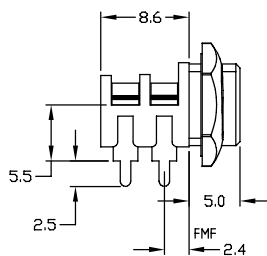

DESCRIPTION

- **CL13845G** - 3.5mm Jack Socket S6G/BB with nut
- **CL13843G** - 3.5mm Jack Socket S6G/BB without nut