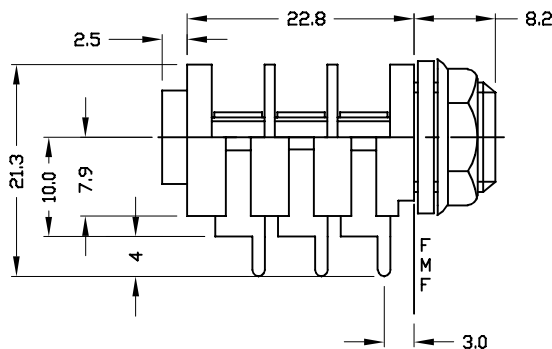

### 6.35mm JACK SOCKET

**CL11607**

**SCHMATIC**

**CL12207**

**CL12327**

**CL12345**

**SPECIFICATION**

Withstand voltage:	2000V DC Min.
Maximum Current:	5A
Temperature Rating:	-10° C to +70° C
Life (Minimum):	10,000+ Operations
Nominal Contact Resistance:	<50mΩ