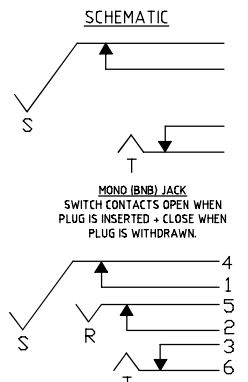

CLIFF

GOLD JACK SOCKETS

6.35mm JACK SOCKET

CL1308G