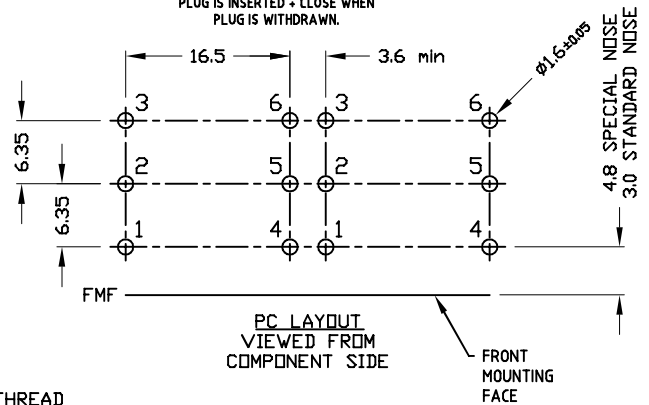

### 6.35mm JACK SOCKET

**CL11607**

**SCHMATIC**

**CL12207**

**CL12327**

**CL12345**

**SPECIFICATION**

Withstand voltage:	2000V DC Min.
Maximum Current:	5A
Temperature Rating:	-10° C to +70° C
Life (Minimum):	10,000+ Operations
Nominal Contact Resistance:	<50mΩ