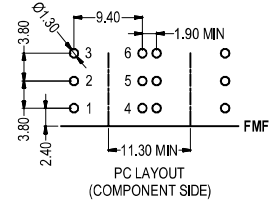

CLIFF

GOLD JACK SOCKETS

3.5mm JACK SOCKET

FCR1295G

SPECIFICATIONS

- WITHSTAND VOLTAGE: 2000V DC min
- MAXIMUM CURRENT: 5A
- TEMPERATURE RANGE: -10°C TO +70°C
- LIFE (MINIMUM): 5,000+ OPERATIONS
- CONTACT RESISTANCE <math>< 50\text{m}\Omega</math>

DESCRIPTION

CL1295G - 3.5mm Stereo Jack Socket S9/BBB with 6mm PCB legs

JACK SOCKET ACCESSORIES

FCR14422 - EMI / RFI SCREEN FOR 6.35mm JACK SOCKETS

CL14218 - BLACK COMBINED NUT/BEZEL FOR S4 TYPE JACK SOCKET

CL14218GY - GREY COMBINED NUT/BEZEL FOR S4 TYPE JACK SOCKET

CL1396 - RECESS PLATE TO ALLOW FLUSH MOUNTING OF 6.35mm JACK SOCKETS