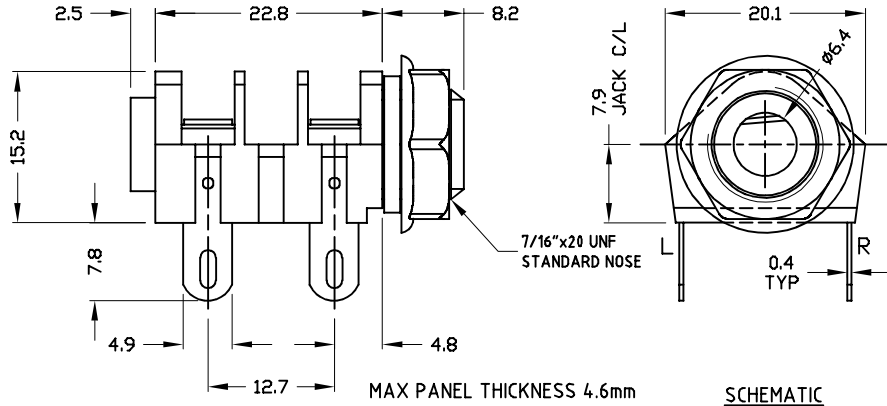

### 6.35mm JACK SOCKET

**CL11607**

**SCHMATIC**

**CL12207**

**CL12327**

**CL12345**

**SPECIFICATION**

Withstand voltage:	2000V DC Min.
Maximum Current:	5A
Temperature Rating:	-10° C to +70° C
Life (Minimum):	10,000+ Operations
Nominal Contact Resistance:	<50mΩ