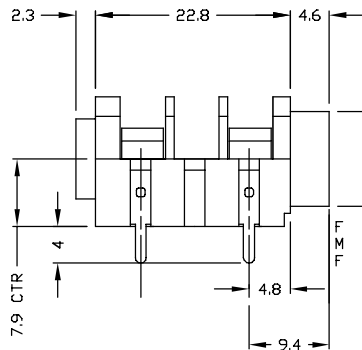

### 6.35mm JACK SOCKET

**CL13345**

**CL1308G**

**CL13106G**