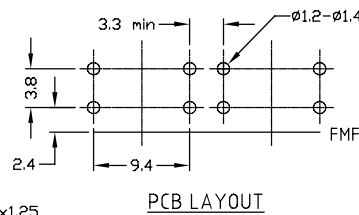

DESCRIPTION

- **CL13845G** - 3.5mm Jack Socket S6G/BB with nut
- **CL13843G** - 3.5mm Jack Socket S6G/BB without nut