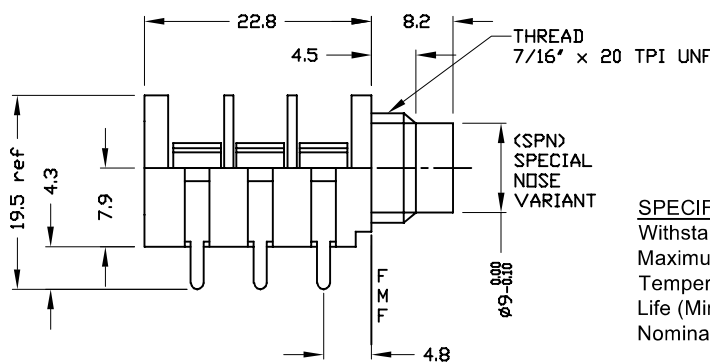

### 6.35mm JACK SOCKET

**CL11607**

**SCHMATIC**

**CL12207**

**CL12327**

**CL12345**

**SPECIFICATION**

Withstand voltage:	2000V DC Min.
Maximum Current:	5A
Temperature Rating:	-10° C to +70° C
Life (Minimum):	10,000+ Operations
Nominal Contact Resistance:	<50mΩ