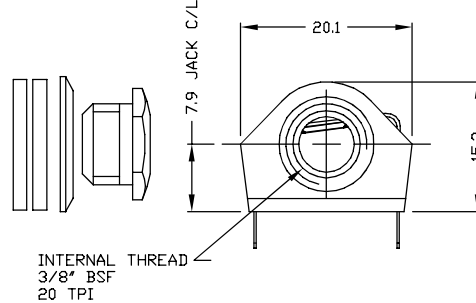

CLIFF

GOLD JACK SOCKETS

6.35mm JACK SOCKET