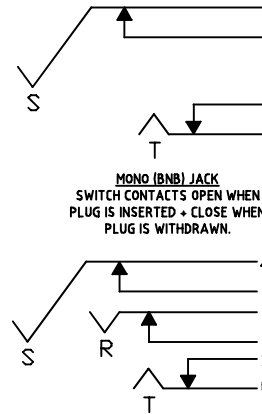

CLIFF

GOLD JACK SOCKETS

6.35mm JACK SOCKET

SCHMATIC

SPECIFICATION

Withstand voltage:	2000V DC Min.
Maximum Current:	5A
Temperature Rating:	-10° C to +70° C
Life (Minimum):	10,000+ Operations
Nominal Contact Resistance:	<50mΩ

DESCRIPTION

- **CL11607** - Jack Socket Mono S2/BNB Solder Tag
- **CL12207** - Jack Socket Stereo S2/BBB Solder Tag
- **CL12327** - Jack Socket Stereo S2/BBB PC Tag Type A.
- **CL12345** - Jack Socket Stereo S2/BBB Special Nose PC Tag Type C. No nut or washers.