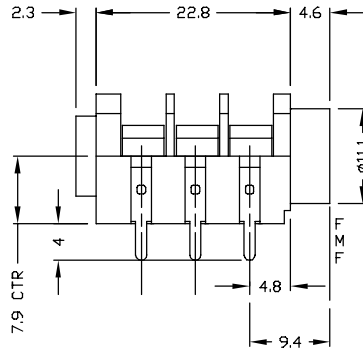

CLIFF

GOLD JACK SOCKETS

6.35mm JACK SOCKET