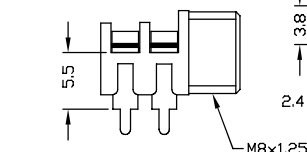

DESCRIPTION

- **CL13845G** - 3.5mm Jack Socket S6G/BB with nut
- **CL13843G** - 3.5mm Jack Socket S6G/BB without nut