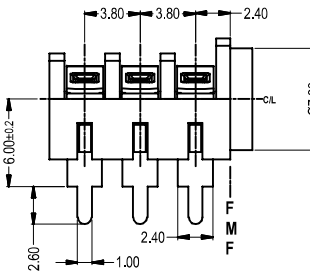

CLIFF

GOLD JACK SOCKETS

3.5mm JACK SOCKET

FCR1295G

SPECIFICATIONS

- WITHSTAND VOLTAGE: 2000V DC min
- MAXIMUM CURRENT: 5A
- TEMPERATURE RANGE: -10°C TO +70°C
- LIFE (MINIMUM): 5,000+ OPERATIONS
- CONTACT RESISTANCE <math>< 50\text{m}\Omega</math>

DESCRIPTION

CL1295G - 3.5mm Stereo Jack Socket S9/BBB with 6mm PCB legs

JACK SOCKET ACCESSORIES

FCR14422 - EMI / RFI SCREEN FOR 6.35mm JACK SOCKETS

CL14218 - BLACK COMBINED NUT/BEZEL FOR S4 TYPE JACK SOCKET

CL14218GY - GREY COMBINED NUT/BEZEL FOR S4 TYPE JACK SOCKET

CL1396 - RECESS PLATE TO ALLOW FLUSH MOUNTING OF 6.35mm JACK SOCKETS