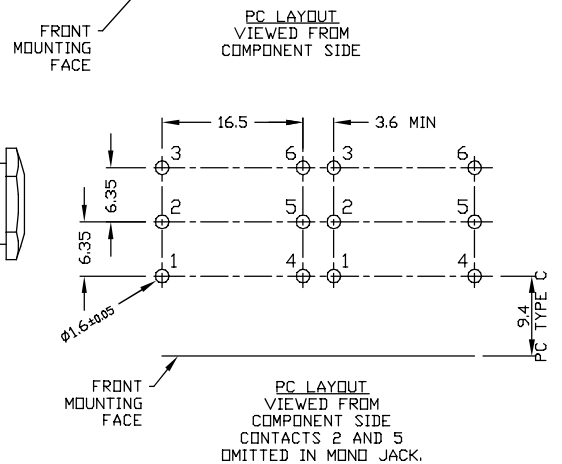

### 6.35mm JACK SOCKET

**CL13345**

**CL1308G**

**CL13106G**