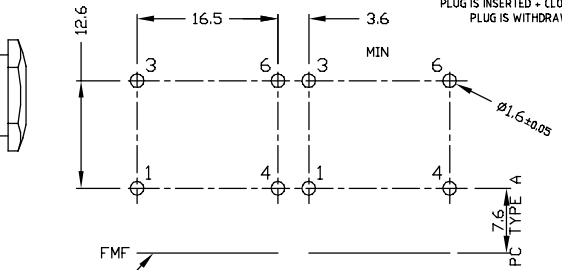

### 6.35mm JACK SOCKET

**CL13345**

**CL1308G**

**CL13106G**