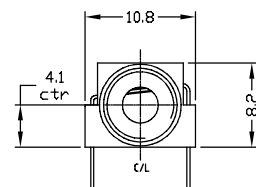

DESCRIPTION

- **CL13845G** - 3.5mm Jack Socket S6G/BB with nut
- **CL13843G** - 3.5mm Jack Socket S6G/BB without nut