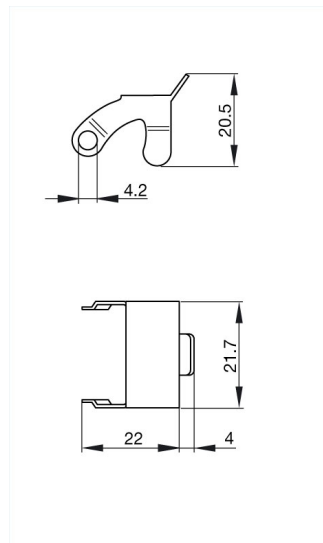

STASI 2

Industrial Connectors:Rectangular connectors ST-series:Accessories ST-series

Product description

| | |
|-------------|---------------------------------------|
| Description | Safety brackets for 2 + PE - versions |
| Type | STASI 2 |
| Order No. | 732 044-000 |

Drawing

Material

| | |
|------------------|------------------|
| Housing material | tin-plated brass |
|------------------|------------------|

Packing unit

| | |
|----------------|------------|
| Packaging unit | 100 pieces |
|----------------|------------|