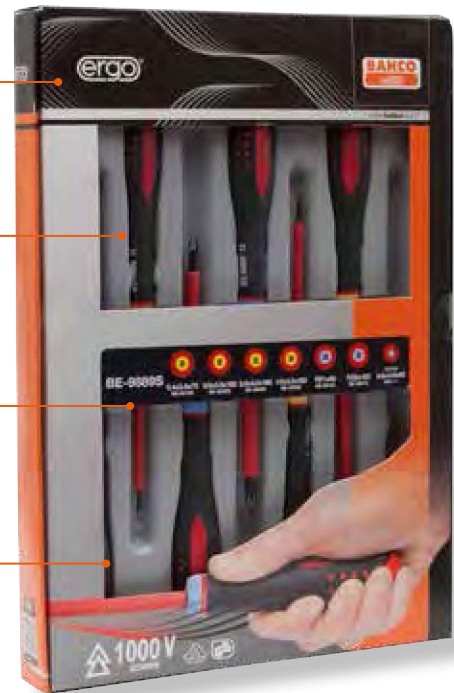

ERGO™ Insulated Screwdriver Sets

- 1 New packaging design
- 2 Thermoformed inlay made in Spain
- 3 Personalized box for each set
- 4 Windows allow product to be touched

Set 5 pcs

Code			
BE-9890S		1	450
BE-8710S 5/PZ1	ⓘ		
BE-8720S 6/PZ2	ⓘ		

* Hanging twinpack with 2 screwdrivers

Set 5 pcs

Code			
BE-9881S		1	450
BE-8220S, BE-8040S, BE-8050S 0,5x3x100; 0,8x4x100; 1x5,5x125 mm	ⓘ		
BE-8610S, BE-8620S PH1x80; PH2x100	ⓘ		

Set 5 pcs

Code			
BE-9882S		1	450
BE-8220S, BE-8040S, BE-8050S 0,5x3x100; 0,8x4x100; 1x5,5x125	ⓘ		
BE-8810S, BE-8820S PZ1x80; PZ2x100	ⓘ		

Set 5 pcs

Code			
BE-9885S		1	455
806-1-1 0,6x3x65	ⓘ		
BE-8510S, BE8520S 5/PH1; 6/PH2	ⓘ		
BE-8710S, BE-8720S 5/PZ1; 6/PZ2	ⓘ