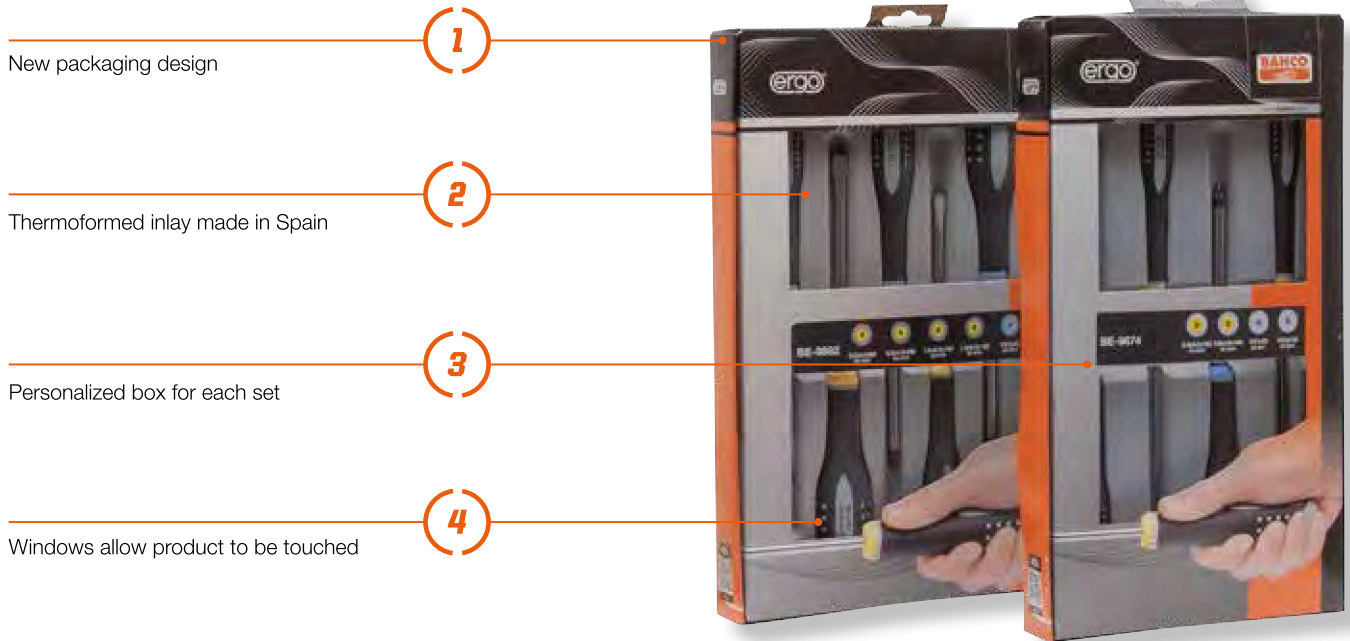

## ERGO™ Screwdriver Sets

1 New packaging design

2 Thermoformed inlay made in Spain

3 Personalized box for each set

4 Windows allow product to be touched

### Set 4 pcs

Code			
BE-9874		1	320
BE-8220 / BE-8040 0,5x3,0x125, 0,8x4,0x100	ⓘ		
BE-8811 / BE-8821 PZ1x75, PZ2x100	⊕		