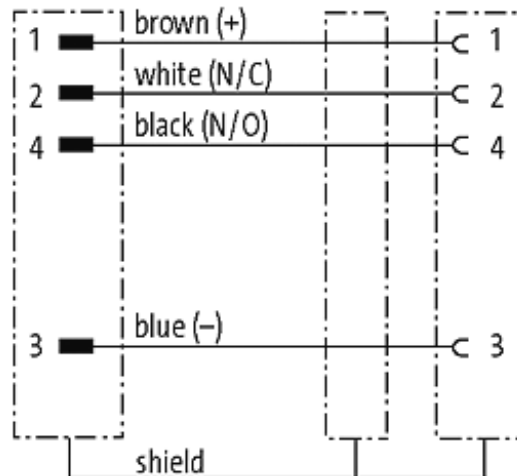

M12 MALE 0° / M12 FEMALE 90° SHIELDED

PUR 4X0.34 shielded GRAY, UL/CSA, drag ch 10m

Male straight to female 90°
M12 - M12, 4-pole
shielded

Plastic housings with good resistance against chemicals and oils. The resistance to aggressive media should be individually tested for your application. Further details on request. Further cable lengths on request.

[Link to Product](#)

Illustration

Male

Female

Product may differ from Image