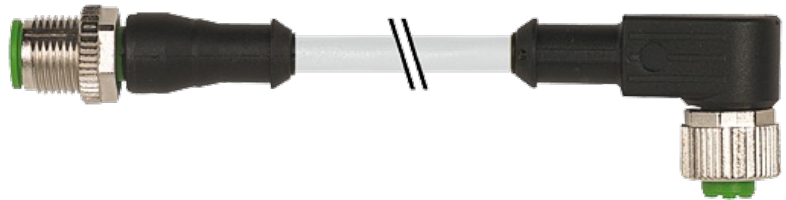

M12 MALE 0° / M12 FEMALE 90° SHIELDED

PUR 4X0.34 shielded GRAY, UL/CSA, drag ch 10m

Male straight to female 90°
M12 - M12, 4-pole
shielded

Plastic housings with good resistance against chemicals and oils. The resistance to aggressive media should be individually tested for your application. Further details on request. Further cable lengths on request.

[Link to Product](#)

Illustration

Male

Female

Product may differ from Image