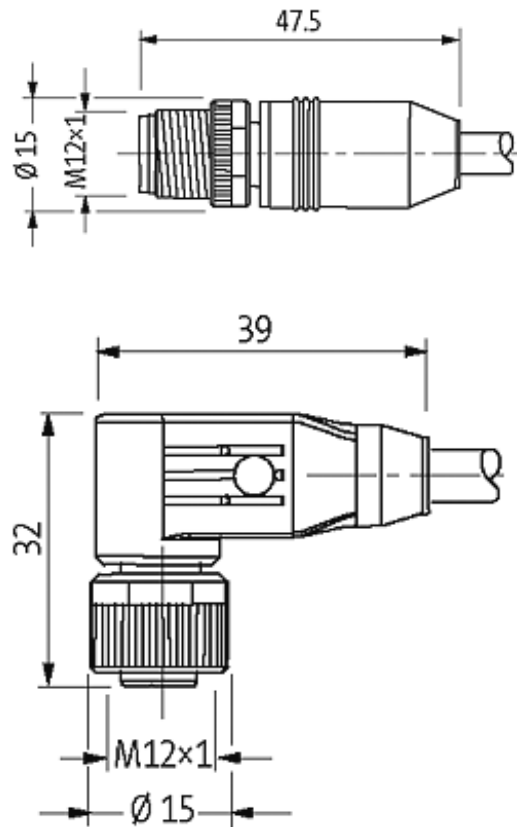

M12 MALE 0° / M12 FEMALE 90° SHIELDED

PUR 4X0.34 shielded GRAY, UL/CSA, drag ch 10m

Male straight to female 90°
M12 - M12, 4-pole
shielded

Plastic housings with good resistance against chemicals and oils. The resistance to aggressive media should be individually tested for your application. Further details on request. Further cable lengths on request.

[Link to Product](#)

Illustration

Male

Female

Product may differ from Image