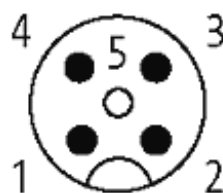

M12 MALE 0° / M12 FEMALE 90° SHIELDED

PUR 4X0.34 shielded GRAY, UL/CSA, drag ch 10m

Male straight to female 90°
M12 - M12, 4-pole
shielded

Plastic housings with good resistance against chemicals and oils. The resistance to aggressive media should be individually tested for your application. Further details on request. Further cable lengths on request.

[Link to Product](#)

Illustration

Male

Female

Product may differ from Image