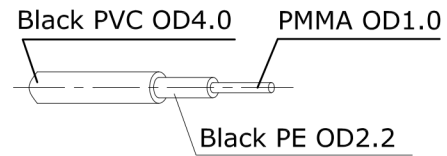

| Model | L(mm) |
|---------|-----------|
| AV29724 | 500±50 |
| AV29725 | 1000±50 |
| AV29726 | 1500±50 |
| AV29727 | 2000±100 |
| AV29728 | 3000±100 |
| AV29729 | 5000±200 |
| AV29730 | 10000±200 |

| | | | | | | | | | | | | | | | |
|-----|--------------|-----------------------|-----------|----------|------------|------------|--|--------------|---|------|------|--------|----------|--|-------------|
| 4 | GBL352 cable | Optical cable OD4.0mm | 1.5±0.05m | | | | | Material | Colour | Unit | View | | | | |
| 3 | Capped Pipe | Black PVC | 2PCS | Customer | Technology | | | Product name | OD 4.0mm toslink male to toslink male black optical cable | mm | | | | | |
| 2 | Pin | Cu Gold-plated | 2PCS | | | | | | | | | Design | Model | | 29724-29730 |
| 1 | Cap | Transparent PVC | 2PCS | | | | | | | | | Check | Standard | | Drawing No |
| NO. | ITEM | DESCRITTIOPI | Q'TY | Approve | Date | 2022.03.05 | | | | | | | | | |